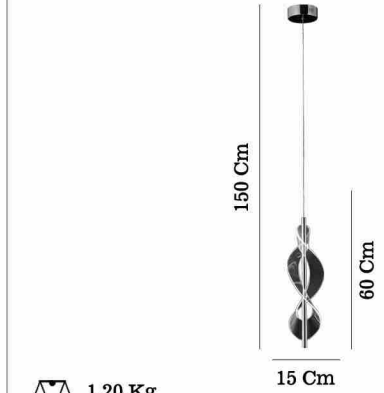

LORINDA

Gold - Altan 80544-01-P01-FG

1,20 Kg
15 Cm
LED / 1x20W
3000 K
440 L