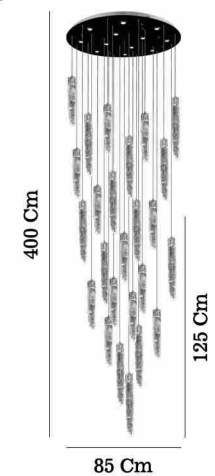

61,25 Kg
85 Cm
LED / 25x5W + 12x3W
3000 K
16100 L

Gold - Altın

80632-06-W01-FG

2,65 Kg
12x16 Cm
LED / 1x5W
3000 K
500 L