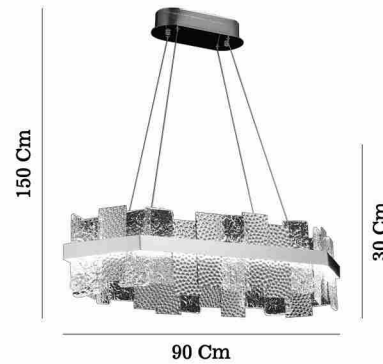

# BOBELLA

80622-03-L90-FG

Gold - Altan 80622-01-P60-FG

9,50 Kg  
 60 Cm  
 LED / 1x40W  
 3000 K  
 4000 L

Gold - Altan 80622-02-P80-FG

13,70 Kg  
 80 Cm  
 LED / 1x54W  
 3000 K  
 5400 L

Gold - Altan 80622-03-L90-FG