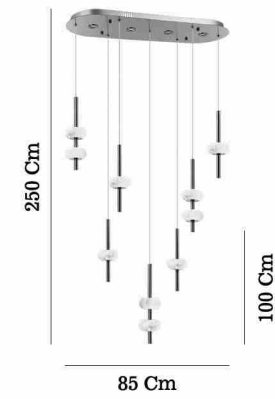

Antique - Antik Lak 80654-04-L07-CO

10,90 Kg
35x85 Cm
LED / 1x50W + 4x3W
3000 K
5000 L