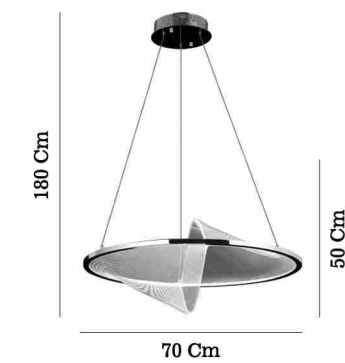

Gold - Altan 80619-05-P70-FG

3,90 Kg
70 Cm
LED / 1x47W
3000 K
4680 L