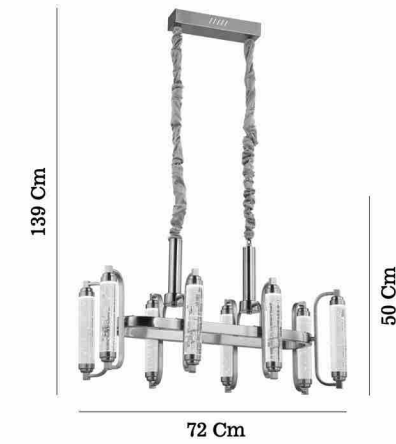

80582-03-P08-CO

10,46 Kg  
60 Cm  
LED / 8x10W  
3000 K  
5600 L

Antique - Antik Lak

80582-04-P15-CO

20,10 Kg  
80 Cm  
LED / 15x10W  
3000 K  
10500 L

Antique - Antik Lak

80582-05-L08-CO

11,28 Kg  
40x72 Cm  
LED / 8x10W  
3000 K  
5600 L