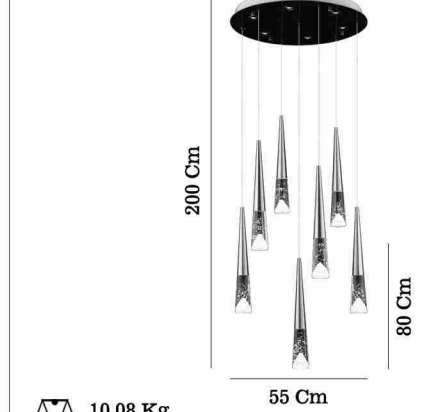

Antique - Antik Lak 80577-03-P07-CO

10,08 Kg
55 Cm
LED / 7x3W + 6x5W
3000 K
2520 L