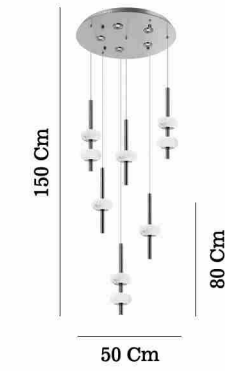

Antique - Antik Lak 80654-02-P06-CO

9,25 Kg
50 Cm
LED / 1x45W + 5x3W
3000 K
5000 L