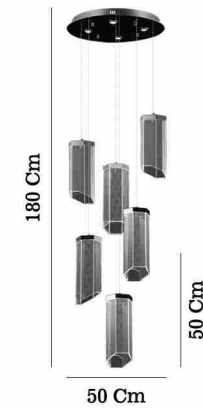

8,20 Kg
50 Cm
LED / 6x12W + 4x5W
3000 K
2024 L

Gold - Altan

80550-06-P10-FG