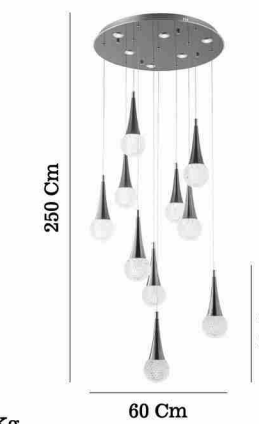

■ Pearl Black - Kobalt 80495-03-P10-PB

⚖ 10,69 Kg
⌀ 60 Cm
⚡ LED / 10x7W + 6x3W
Ⓚ 3000 K
Ⓛm 1936 L