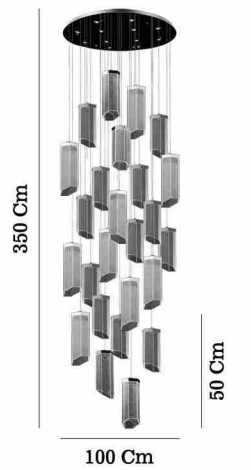

36,50 Kg
100 Cm
LED / 25x12W + 12x5W
3000 K
7920 L

Gold - Altan

80550-08-L07-FG