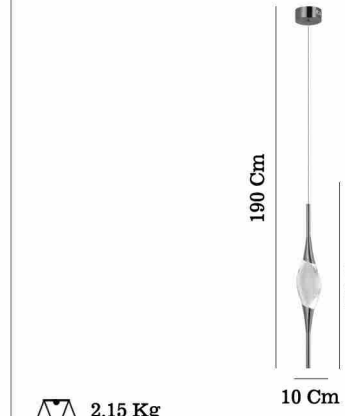

Antique - Antik Lak 80597-01-P01-CO

2,15 Kg
10 Cm
LED / 1x5W
3000 K
500 L