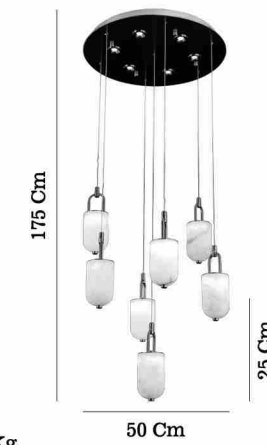

Antique - Antik Lak 80346-02-P07-CO

10,25 Kg
50 Cm
LED / 7x5W + 6x3W
3000 K
3850 L