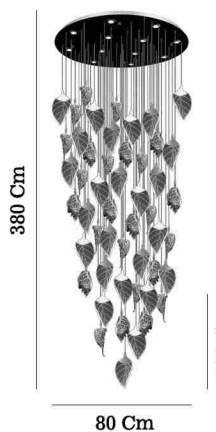

Gold - Altın 80631-05-P25-FG

19,00 Kg
80 Cm
LED / 25x5W + 12x3W
3000 K
16100 L

Gold - Altın 80631-06-W02-FG

1,85 Kg
12x32 Cm
LED / 2x5W
3000 K
1000 L