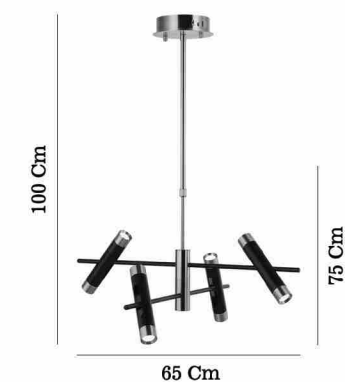

Antique / Black
Antik Lak / Siyah

80572-02-P04-BK

2,17 Kg
65 Cm
LED / 8x5W
3000 K
2800 L