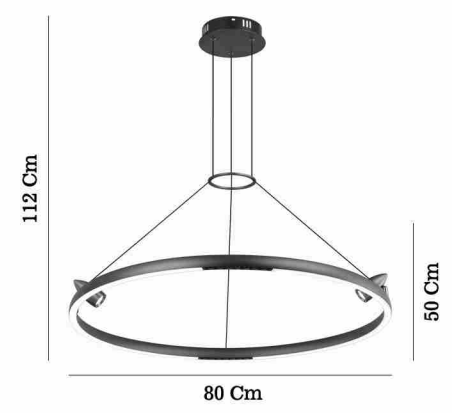

# RINGEL

■ Coffee - Kahve 80575-01-PS1-CF

⚖️ 1,80 Kg  
 ⌀ 71 Cm (K) 3000 K  
 💡 LED / 1x36W (Lm) 2520 L

■ Coffee - Kahve 80575-02-PM1-CF

⚖️ 2,15 Kg  
 ⌀ 80 Cm (K) 3000 K  
 💡 LED / 1x42W (Lm) 2940 L

■ Coffee - Kahve 80575-03-L01-CF