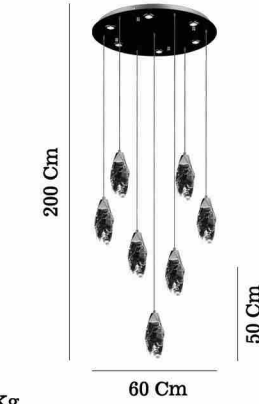

Gold - Altan 80621-03-P07-FG

11,50 Kg
60 Cm
LED / 7x5W + 6x3W
3000 K
5300 L