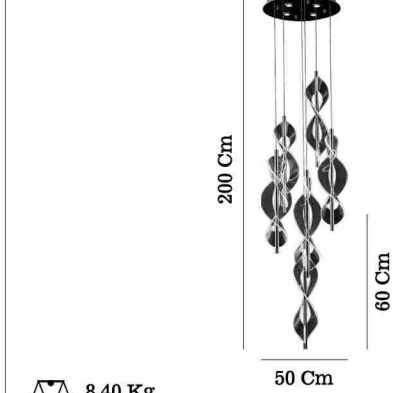

Gold - Altan 80544-03-P06-FG

8,40 Kg
50 Cm
LED / 6x20W + 4x3W
3000 K
2904 L