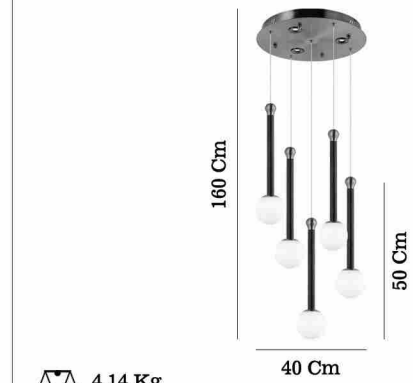

Antique - Antik Lak 80489-02-P05-CO

4,14 Kg
40 Cm
LED / 5x5W + 3x5W
3000 K
880 L