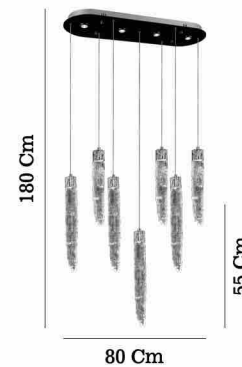

17,15 Kg
25x80 Cm
LED / 7x5W + 4x3W
3000 K
4700 L

Gold - Altın

80632-05-P25-FG