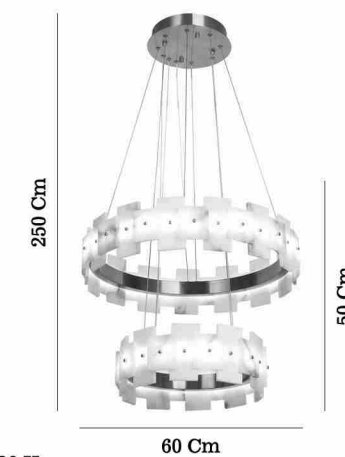

Antique - Antik Lak 80590-02-P02-CO

12,30 Kg
60 Cm 3000 K
LED / 1x62W 7440 L