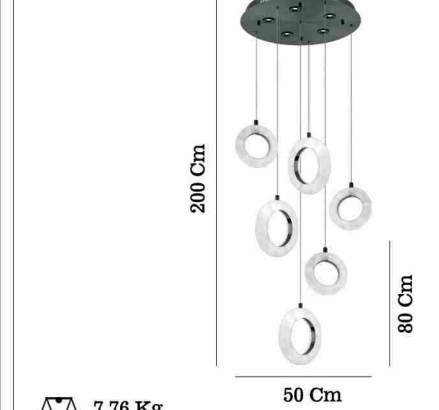

Antique - Antik Lak 80650-03-P06-CO

7,76 Kg
50 Cm
LED / 6x6W + 5x5W
3000 K
2520 L