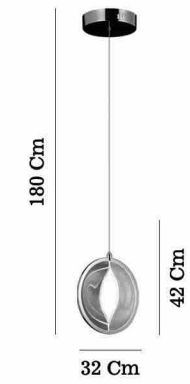

OLVIDO

Gold - Altan 80619-01-P32-FG

1,60 Kg
32 Cm
LED / 1x22W
3000 K
2160 L