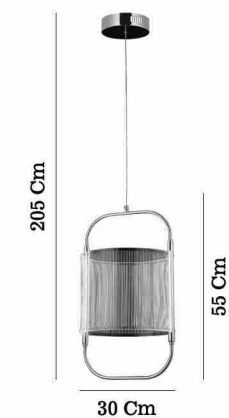

Chrome - Krom 80453-02-PB1-CR

2,50 Kg
30 Cm
LED / 1x32W
3000 K
2240 Lm