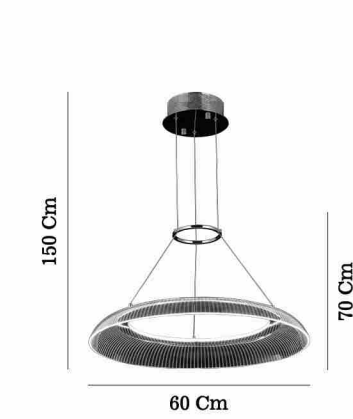

Gold - Altın 80551-02-P01-FG

3,50 Kg
60 Cm
LED / 1x52W
3000 K
1140 L