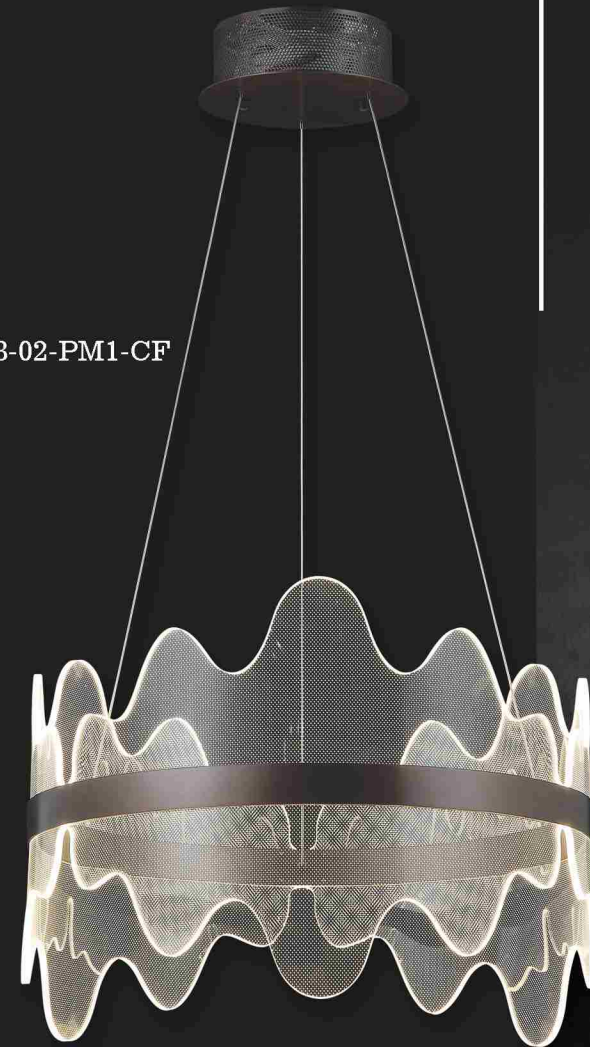

Coffee - Kahve 80598-01-PS1-CF

80598-02-PM1-CF