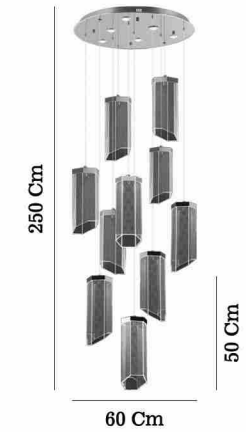

13,80 Kg
60 Cm
LED / 10x12W + 6x5W
3000 K
3300 L

Gold - Altan

80550-07-P25-FG