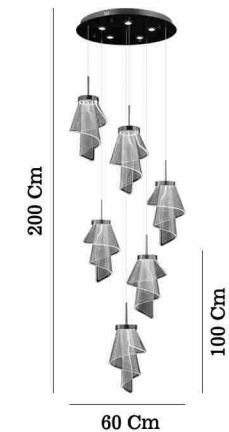

Antique - Antik Lak 80620-05-P06-CO

6,50 Kg
60 Cm
LED / 6x8W + 5x3W
3000 K
4800 L