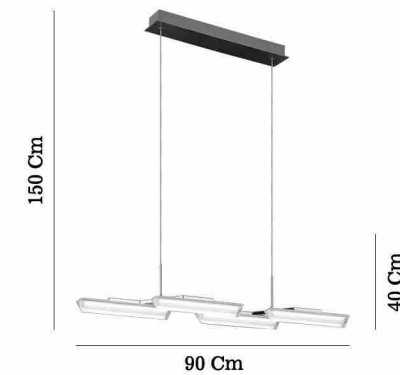

Gold - Altın 80569-04-L04-GD

2,29 Kg
13x90 Cm
LED / 4x7W
3000 K
2520 L

Gold - Altın 80569-05-W01-GD

0,50 Kg
8x10 Cm
LED / 1x7W
3000 K
630 L