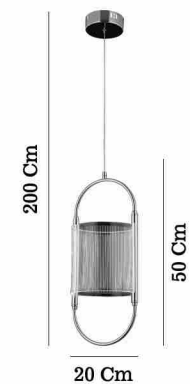

Chrome - Krom 80453-01-PS1-CR

2,00 Kg
20 Cm
LED / 1x24W
3000 K
1680 Lm