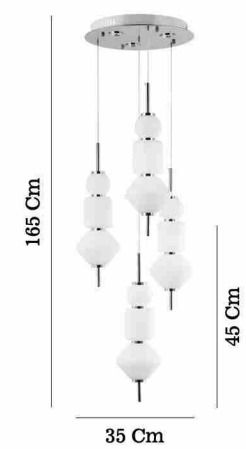

4,43 Kg
35 Cm
LED / 3x5W + 4x20W
3000 K
4900 L

Chrome - Krom

80432-03-P06-CR