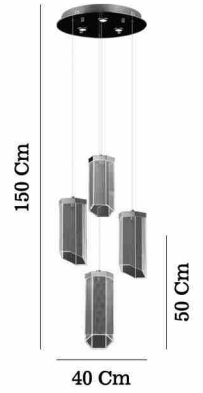

5,60 Kg
40 Cm
LED / 4x12W + 3x5W
3000 K
1386 L

Gold - Altan

80550-05-P06-FG