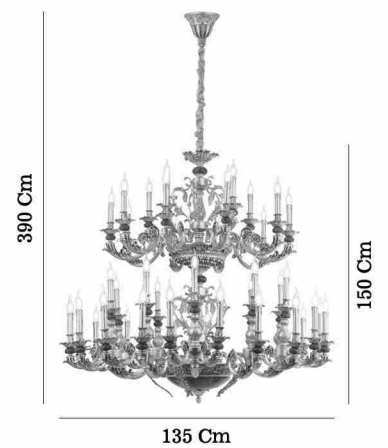

80604-04-P45-GD

56,00 Kg
135 Cm
E-14 / 45x20W Max.

Gold - Altın

80604-05-W02-GD

1,40 Kg
22x38 Cm
E-14 / 2x20W Max.