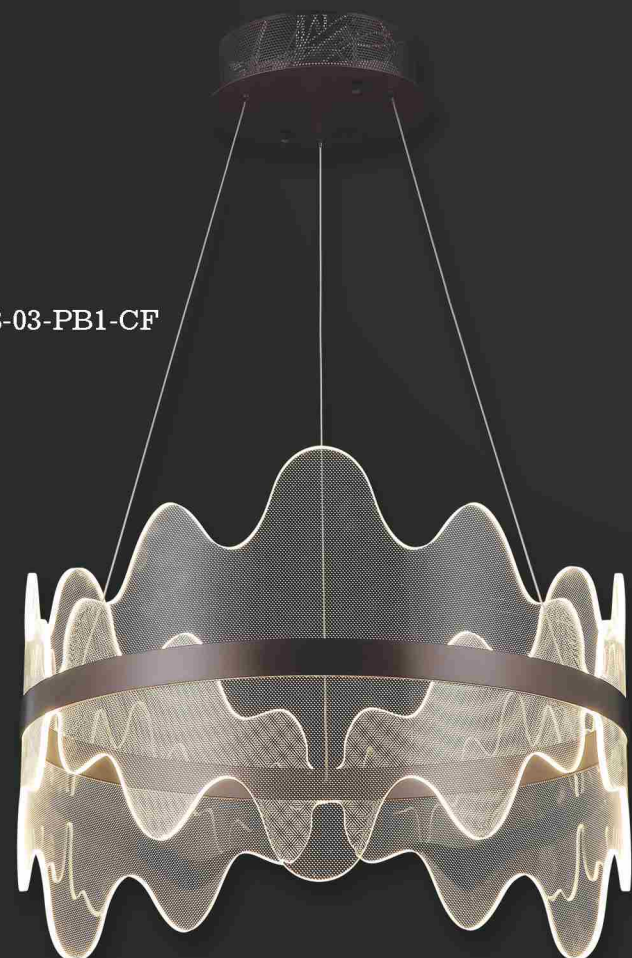

80598-03-PB1-CF

1,60 Kg
24 Cm
LED / 1x30W
3000 K
2500 L

Coffee - Kahve 80598-02-PM1-CF

3,40 Kg
50 Cm
LED / 1x60W
3000 K
5040 L

5,10 Kg
60 Cm
LED / 1x90W
3000 K
6640 L