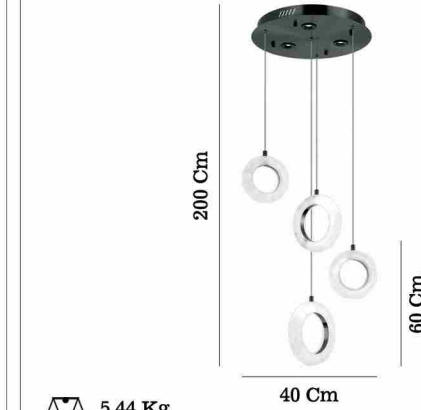

Antique - Antik Lak 80650-02-P04-CO

5,44 Kg
40 Cm
LED / 4x6W + 3x5W
3000 K
1680 L