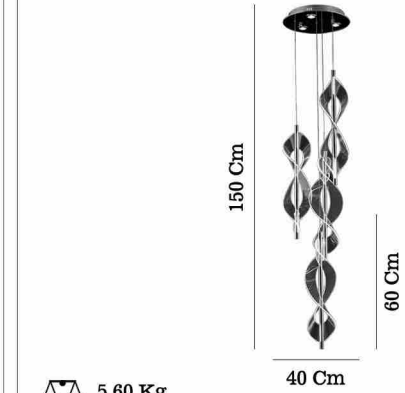

Gold - Altan 80544-02-P04-FG

5,60 Kg
40 Cm
LED / 4x20W + 3x3W
3000 K
1958 L