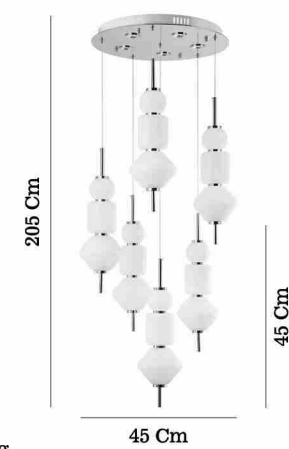

6,03 Kg
45 Cm
LED / 5x5W + 6x20W
3000 K
7000 L

Chrome - Krom

80432-04-L04-CR