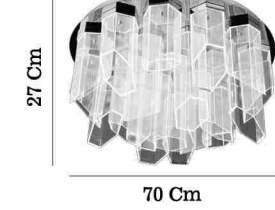

# MONORA

Gold - Altan

80550-01-C07-FG

7,25 Kg  
45 Cm  
LED / 7x12W  
3000 K  
1848 L

Gold - Altan

80550-02-C19-FG

20,15 Kg  
70 Cm  
LED / 19x12W  
3000 K  
5016 L

Gold - Altan