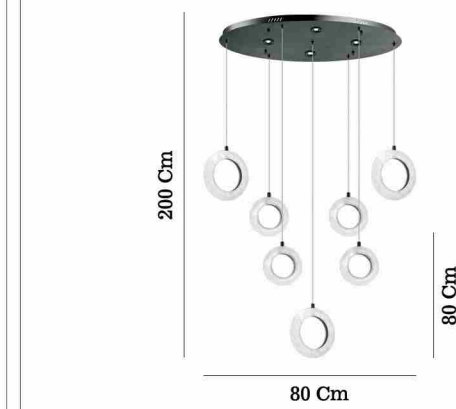

Antique - Antik Lak 80650-05-L07-CO

8,68 Kg
32x80 Cm
LED / 7x6W + 4x5W
3000 K
2800 L