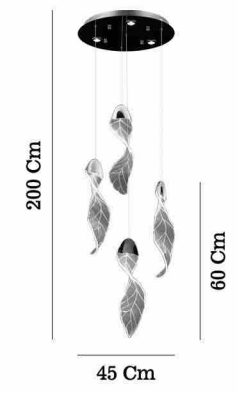

Gold - Altın 80599-02-P04-FG

3,90 Kg
45 Cm
LED / 4x6W + 3x3W
3000 K
2400 L