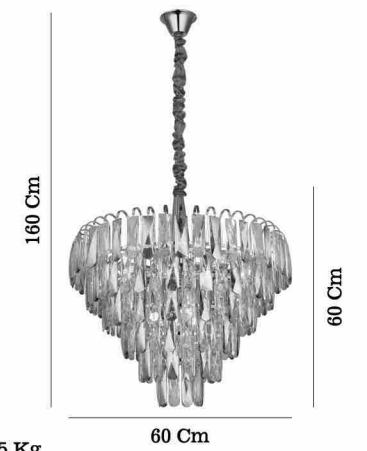

11,65 Kg
60 Cm
E-14 / 15x20W Max.

Gold - Altın

80318-04-L15-SG