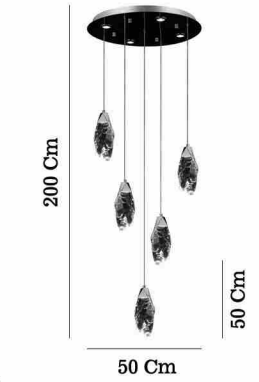

Gold - Altan 80621-02-P05-FG

8,30 Kg
50 Cm
LED / 5x5W + 4x3W
3000 K
3700 L