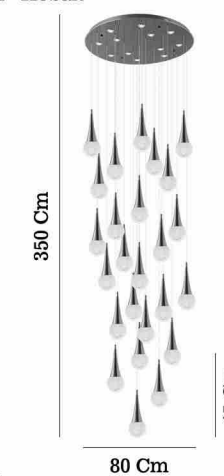

■ Pearl Black - Kobalt 80495-05-P25-PB

⚖ 24,70 Kg
⌀ 80 Cm
⚡ LED / 25x7W + 12x3W
Ⓚ 3000 K
Ⓛm 4642 L

■ Pearl Black - Kobalt 80495-06-W01-PB