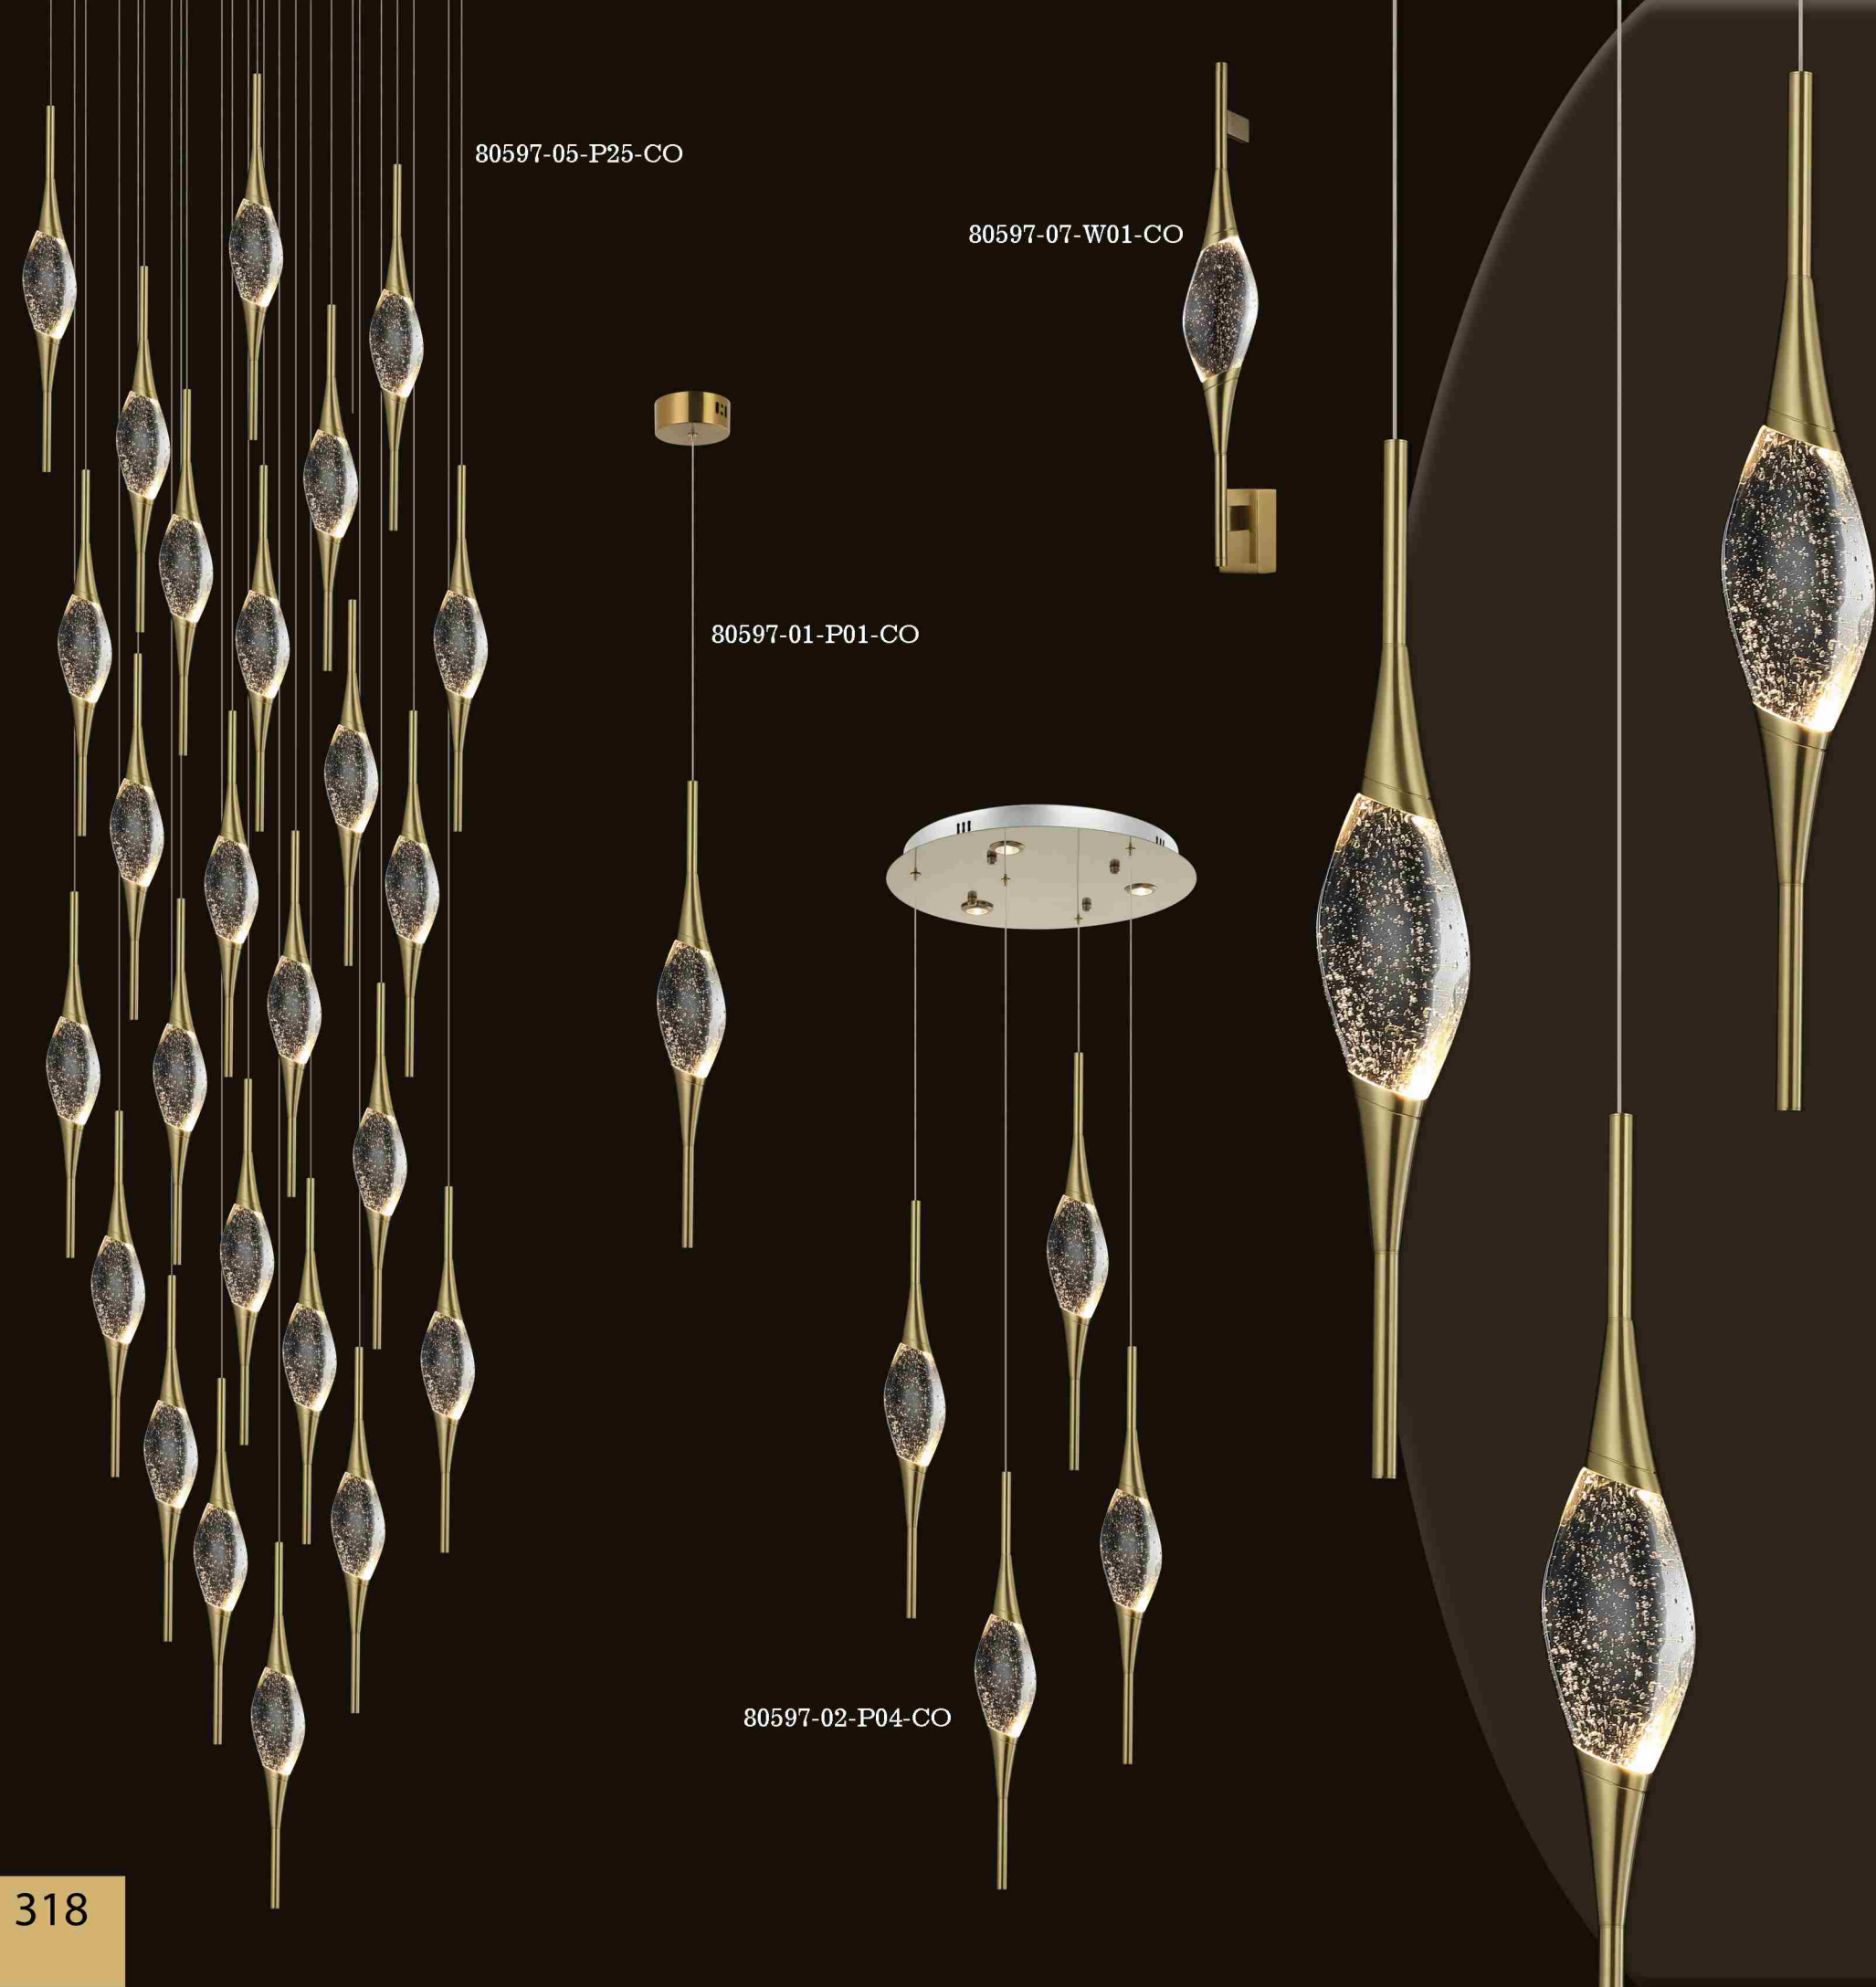

80597-05-P25-CO

80597-07-W01-CO

80597-01-P01-CO

80597-02-P04-CO