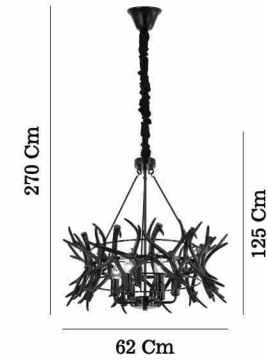

# V IETRA

80618-04-W02-BK

80618-02-P09-BK

80618-01-P06-BK

Black - Siyah

80618-01-P06-BK

- 5,30 Kg
- 62 Cm
- E-14 / 6x20W Max.

Black - Siyah