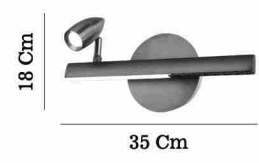

⚖️ 0,61 Kg
⌀ 8x35 Cm (K) 3000 K
💡 LED / 1x15W (Lm) 1050 L