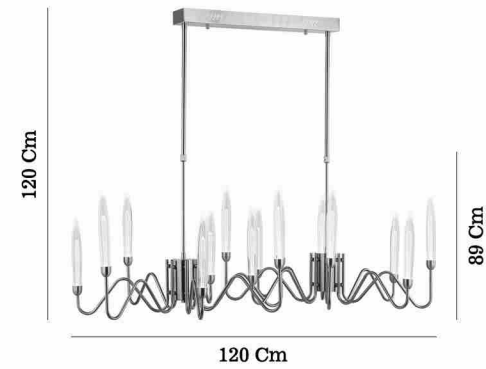

Antique - Antik Lak 80574-04-L15-CO

9,20 Kg
65x120 Cm
LED / 15x3W
3000 K
3150 L

Antique - Antik Lak 80574-05-W03-CO

1,60 Kg
26x38 Cm
LED / 3x3W
3000 K
630 L