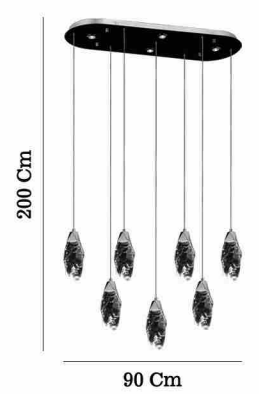

Gold - Altan 80621-04-P10-FG

16,30 Kg  
 70 Cm  
 LED / 10x5W + 6x3W  
 3000 K  
 6800 L

Gold - Altan 80621-05-P25-FG

41,00 Kg  
 85 Cm  
 LED / 25x5W + 12x3W  
 3000 K  
 16100 L

Gold - Altan 80621-06-L07-FG