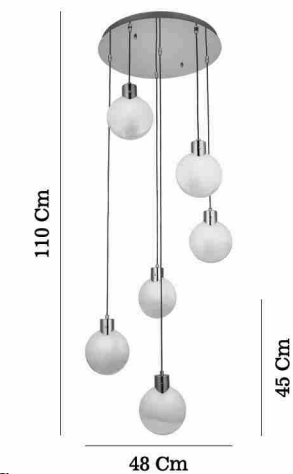

Gold - Altan 1545-80-06

5,79 Kg
48 Cm
E-14 / 6x20W Max.