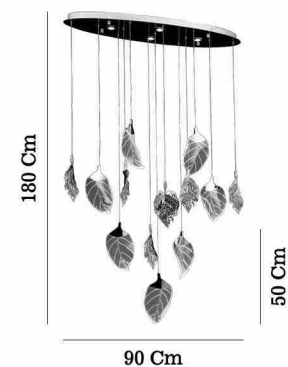

Gold - Altın 80631-04-L07-FG

5,45 Kg
30x90 Cm
LED / 7x5W + 4x3W
3000 K
4700 L