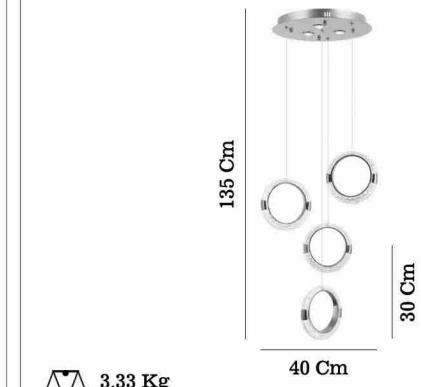

80485-06-W01-CO

Antique - Antik Lak 80485-02-P04-CO

3,33 Kg
40 Cm
LED / 4x10W + 3x3W
3000 K
1078 L