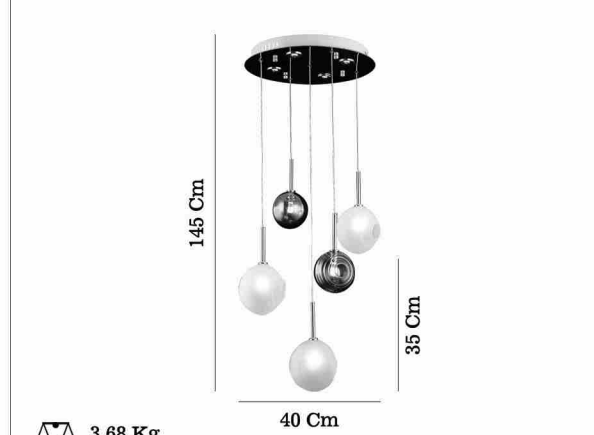

Gold - Altın 80527-01-P05-GD

⚖️ 3,68 Kg
⌀ 40 Cm
💡 G-9 / 5x5W Max. LED / 4x5W
Ⓚ 3000 K
Ⓛm 990 L