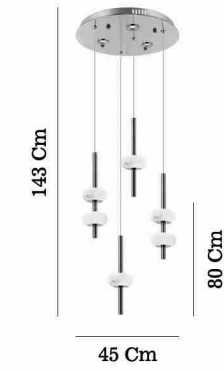

Antique - Antik Lak 80654-01-P04-CO

6,20 Kg
45 Cm
LED / 1x30W + 3x3W
3000 K
3000 L