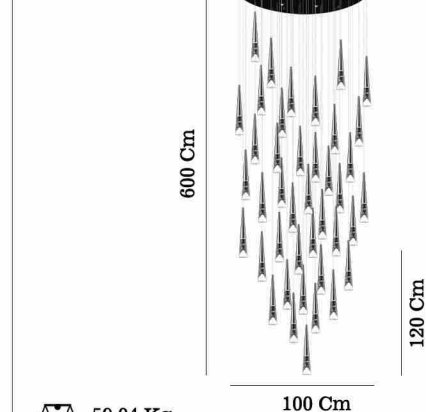

Antique - Antik Lak 80577-05-P41-CO

59,04 Kg
100 Cm
LED / 41x3W + 12x5W
3000 K
14760 L