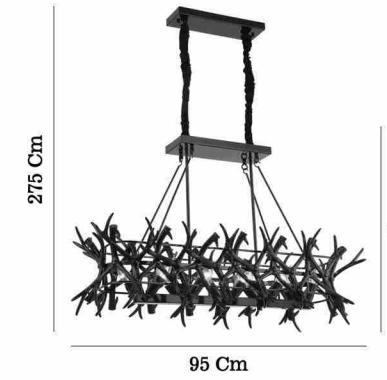

Black - Siyah

80618-03-L10-BK

- 9,30 Kg
- 38x95 Cm
- E-14 / 10x20W Max.

Black - Siyah

80618-04-W02-BK

- 2,10 Kg
- 23x32 Cm
- E-14 / 2x20W Max.