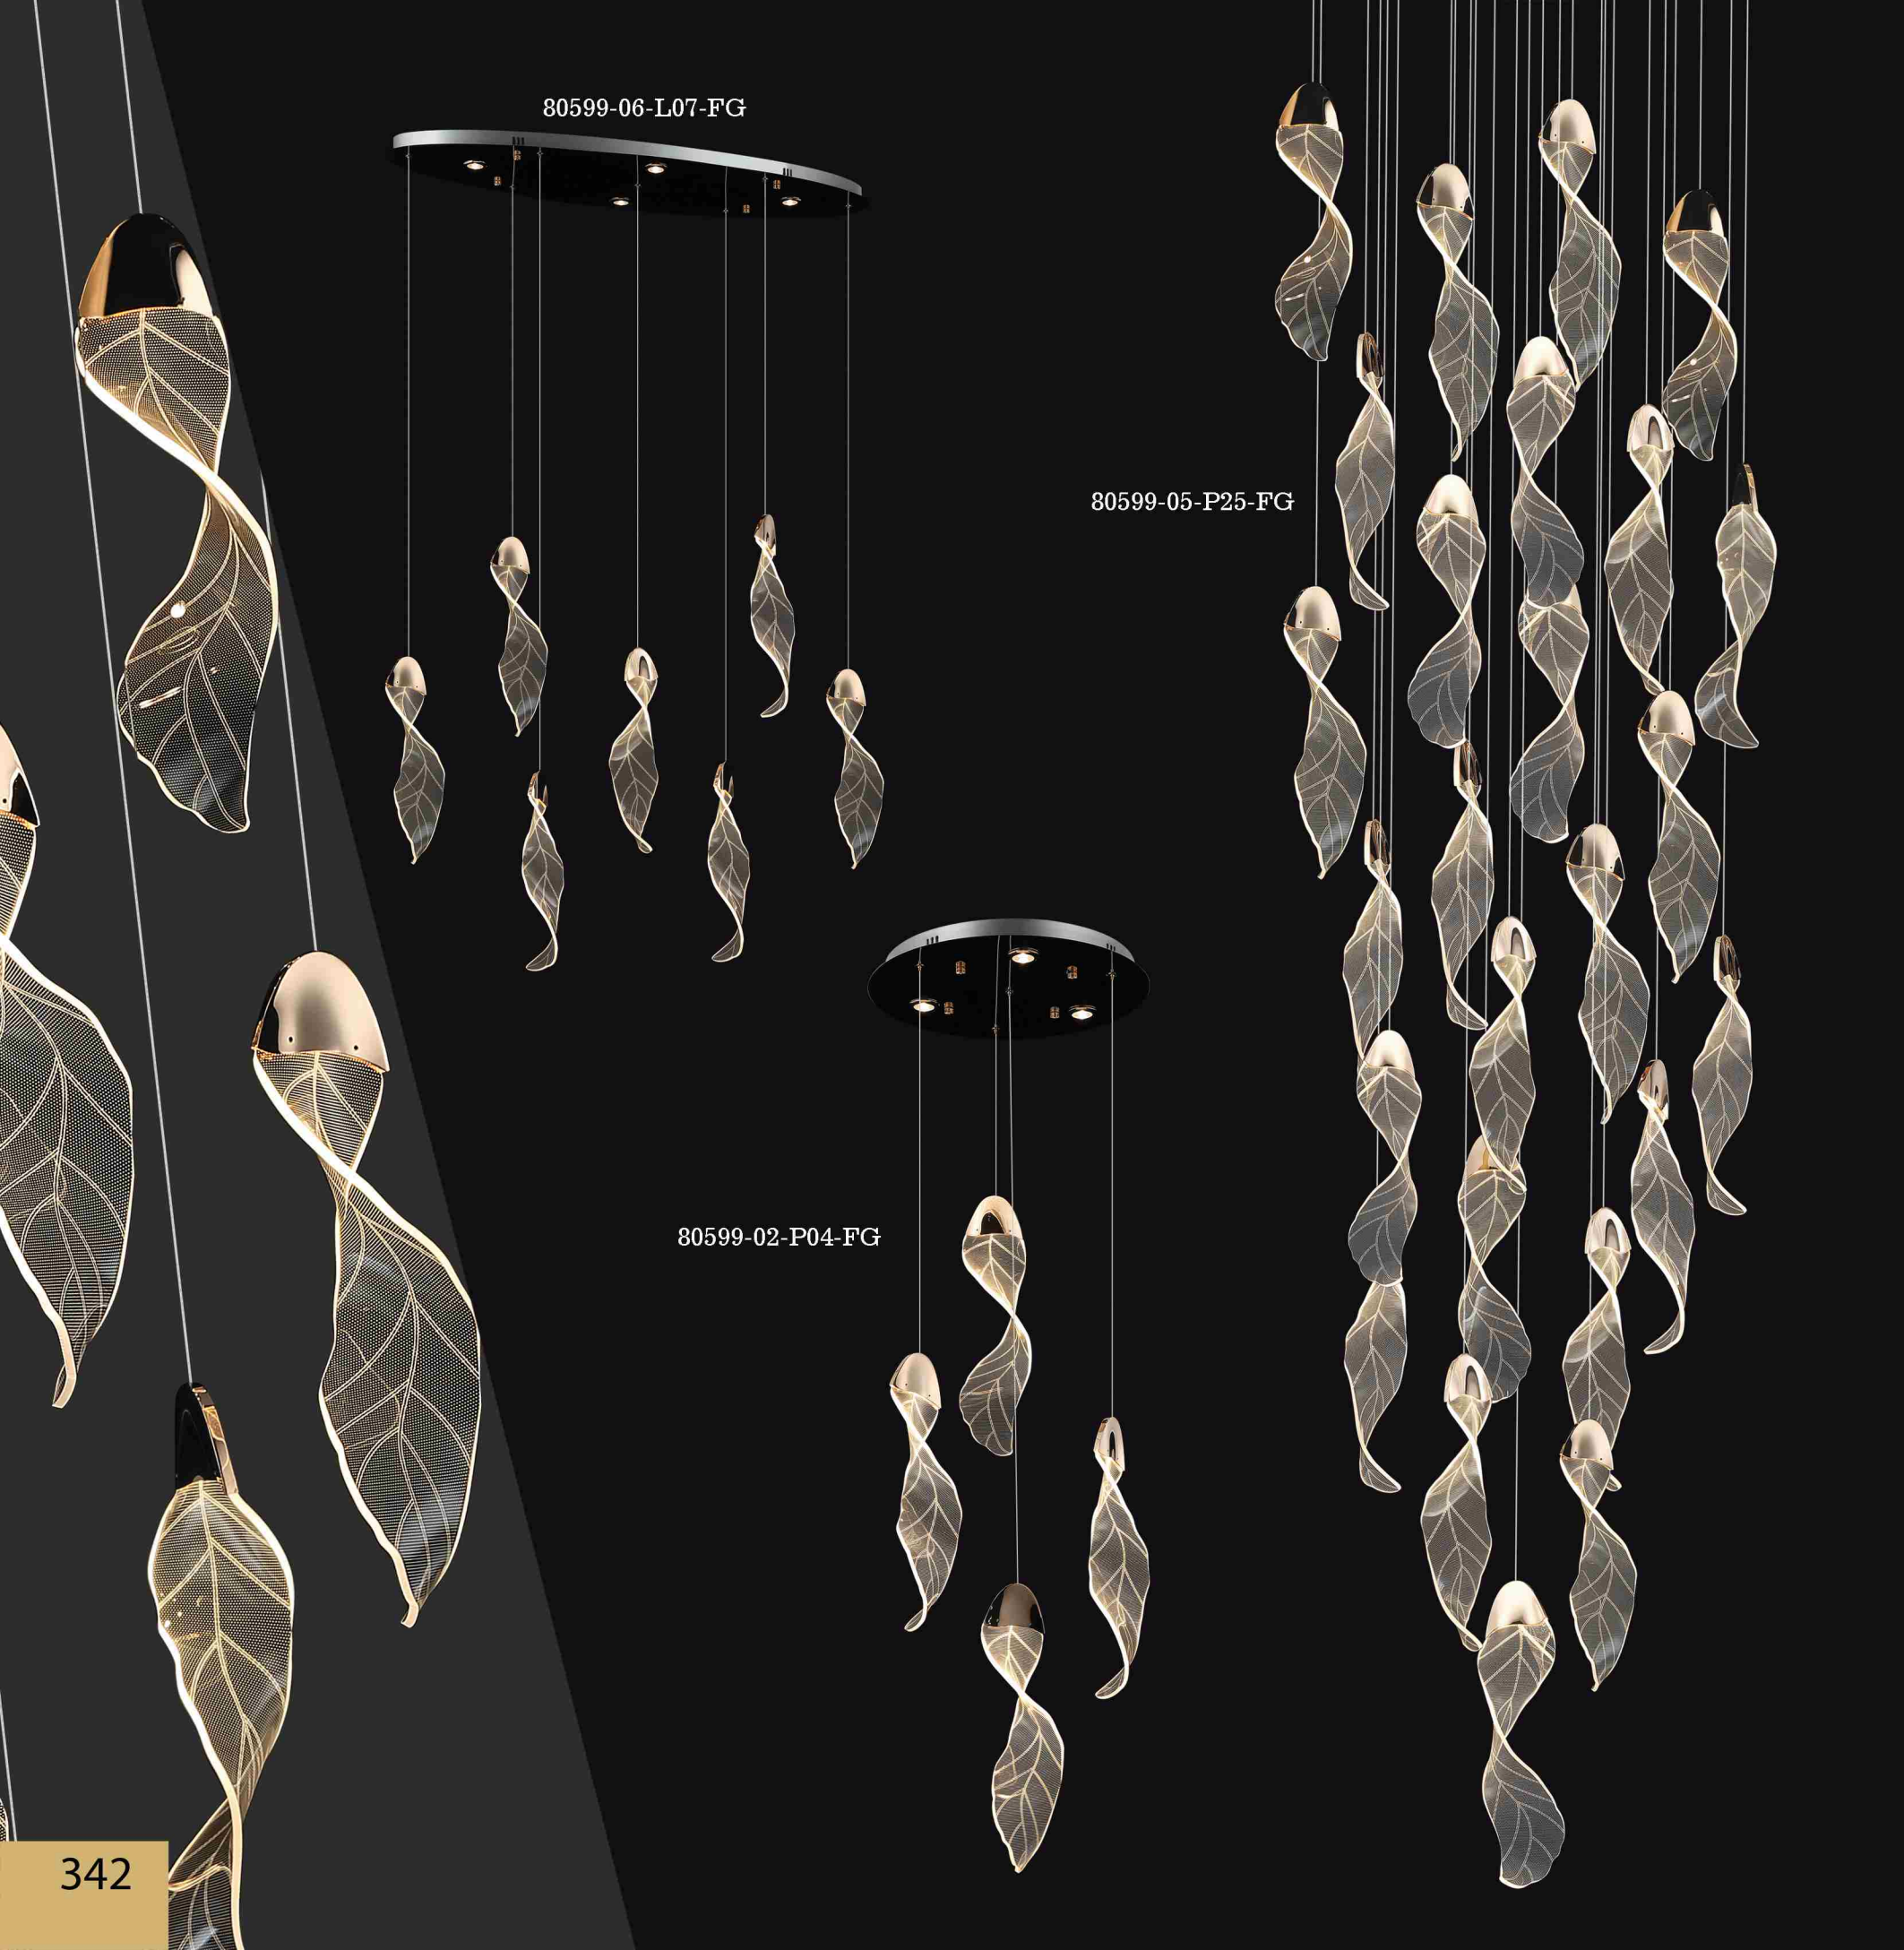

80599-06-L07-FG

80599-05-P25-FG

80599-02-P04-FG

SINTESI

0,65 Kg
15 Cm
LED / 1x6W
3000 K
600 L

3,90 Kg
45 Cm
LED / 4x6W + 3x3W
3000 K
2400 L

5,70 Kg
55 Cm
LED / 6x6W + 5x3W
3000 K
3600 L

9,70 Kg
65 Cm
LED / 10x6W + 6x3W
3000 K
6000 L

24,25 Kg
85 Cm
LED / 25x6W + 12x3W
3000 K
15000 L

6,79 Kg
36x110 Cm
LED / 7x6W + 4x3W
3000 K
4200 L

Gold - Altın 80599-07-W01-FG

0,60 Kg
15x18 Cm
LED / 1x6W
3000 K
600 L