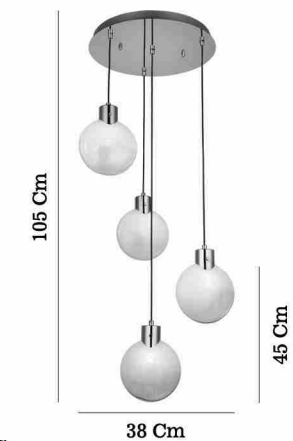

Gold - Altan 1545-80-04

3,75 Kg
38 Cm
E-14 / 4x20W Max.