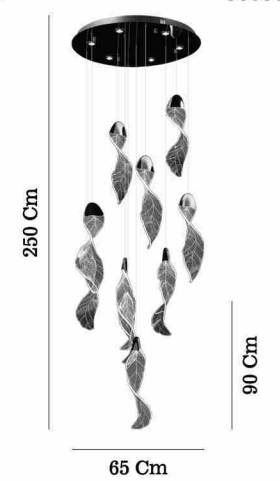

Gold - Altın 80599-04-P10-FG

9,70 Kg
65 Cm
LED / 10x6W + 6x3W
3000 K
6000 L