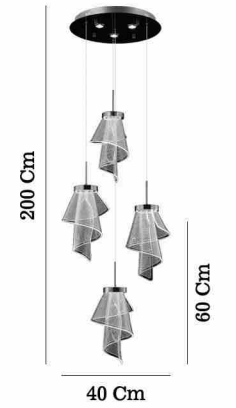

Antique - Antik Lak 80620-04-P04-CO

4,40 Kg
40 Cm
LED / 4x8W + 3x3W
3000 K
3200 L