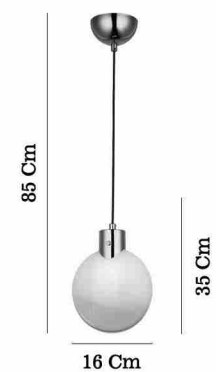

0,65 Kg
16 Cm
E-14 / 1x20W Max.