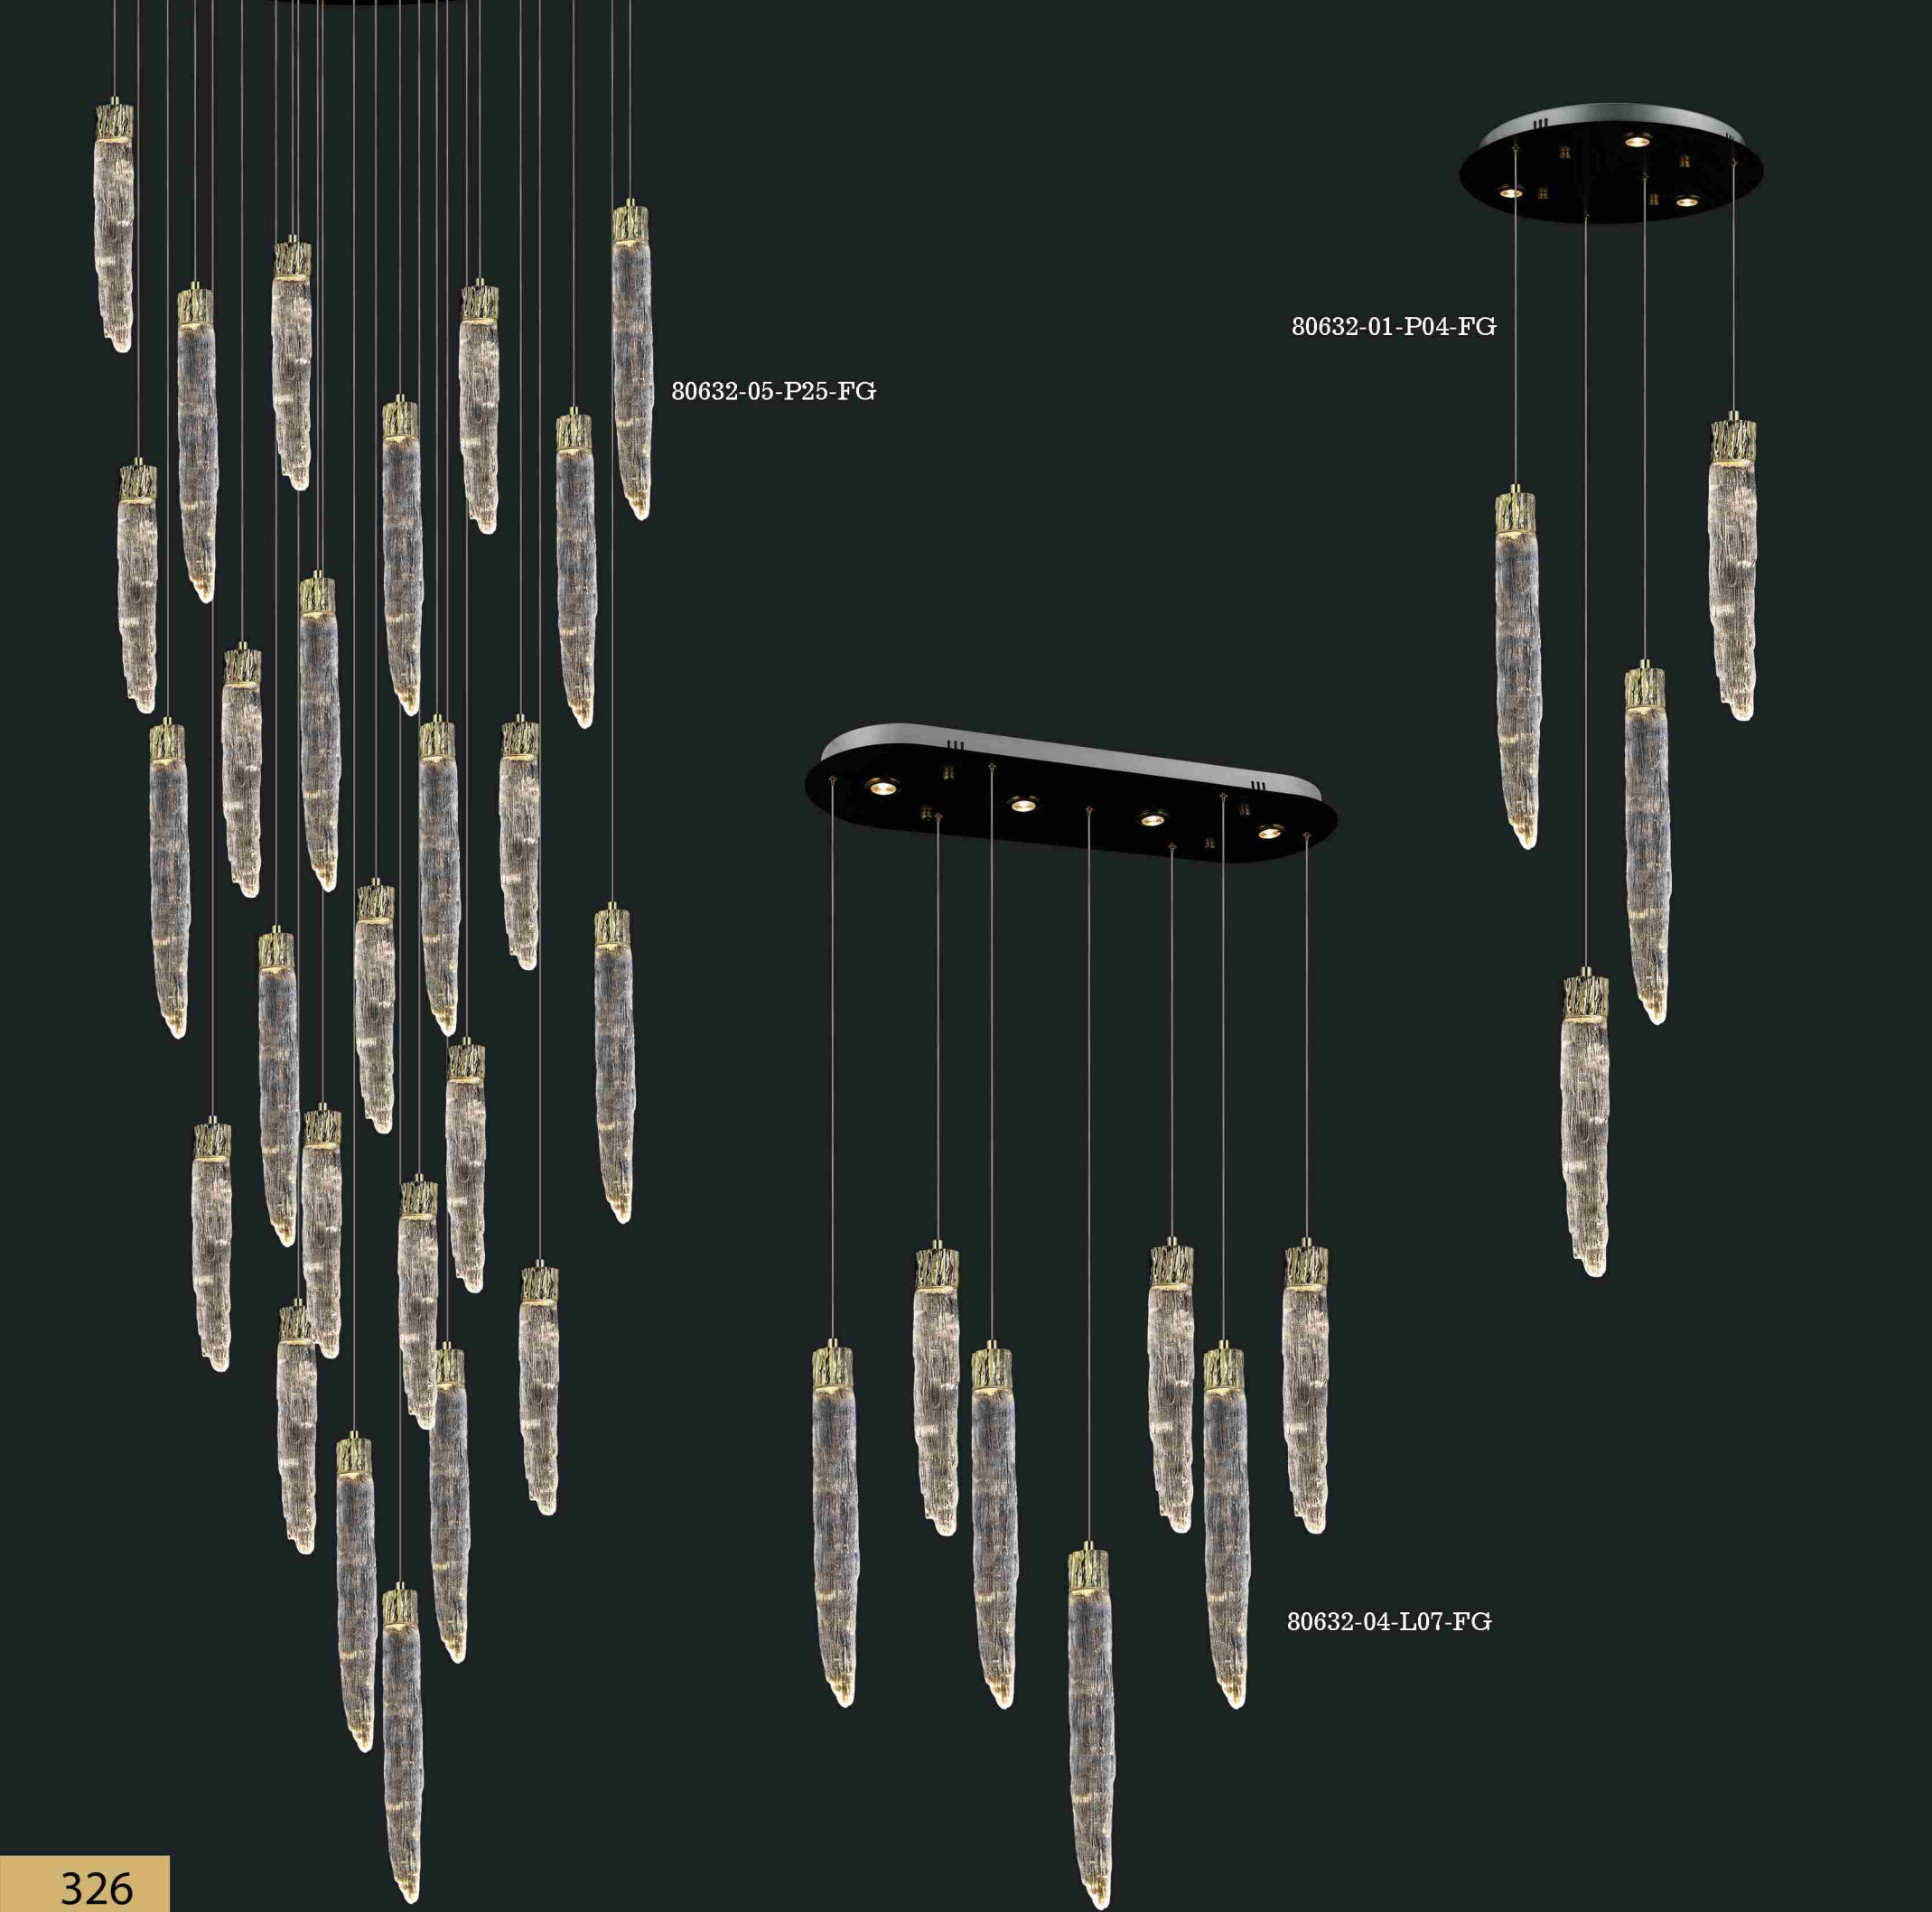

80632-05-P25-FG

80632-01-P04-FG

80632-04-L07-FG

SALENTO

Gold - Altın

80632-01-P04-FG

10,60 Kg
45 Cm
LED / 4x5W + 3x3W
3000 K
2900 L

Gold - Altın

80632-02-P06-FG

14,70 Kg
55 Cm
LED / 6x5W + 4x3W
3000 K
4200 L

Gold - Altın

80632-03-P10-FG

24,50 Kg
65 Cm
LED / 10x5W + 6x3W
3000 K
6800 L

Gold - Altın

80632-04-L07-FG

17,15 Kg
25x80 Cm
LED / 7x5W + 4x3W
3000 K
4700 L

Gold - Altın

80632-05-P25-FG

61,25 Kg
85 Cm
LED / 25x5W + 12x3W
3000 K
16100 L

Gold - Altın

80632-06-W01-FG

2,65 Kg
12x16 Cm
LED / 1x5W
3000 K
500 L