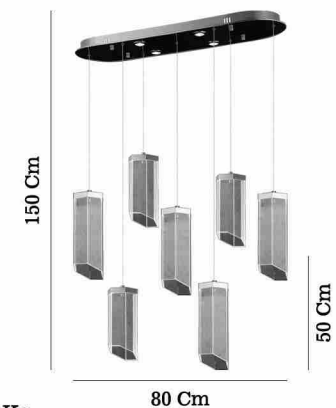

7,80 Kg
30x80 Cm
LED / 7x12W + 4x5W
3000 K
2288 L

Gold - Altan

80550-09-W01-FG

1,80 Kg
12x17 Cm
LED / 1x12W
3000 K
264 L