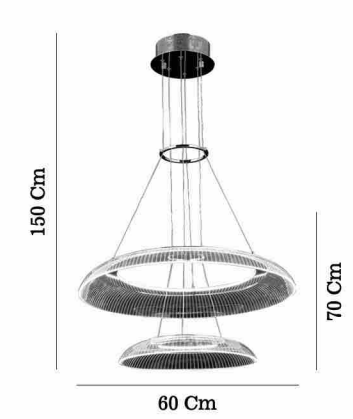

Gold - Altın 80551-03-PS2-FG

4,72 Kg
60 Cm
LED / 1x24W + 1x52W
3000 K
1672 L