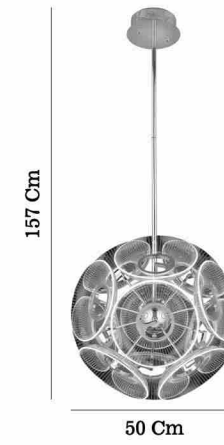

Gold - Altın 80551-01-P12-FG

6,60 Kg
50 Cm
LED / 12x7W
3000 K
1850 L