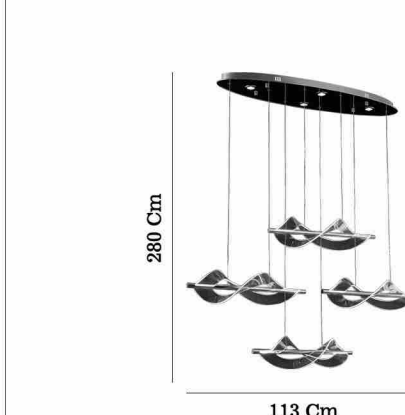

Gold - Altan 80544-04-P10-FG

14,00 Kg  
60 Cm  
LED / 10x20W + 6x3W  
3000 K  
4796 L

Gold - Altan 80544-05-P25-FG

35,00 Kg  
100 Cm  
LED / 25x20W + 12x3W  
3000 K  
11792 L

Gold - Altan 80544-06-L04-FG

9,20 Kg  
28x113 Cm  
LED / 4x20W + 6x3W  
3000 K  
2112 L