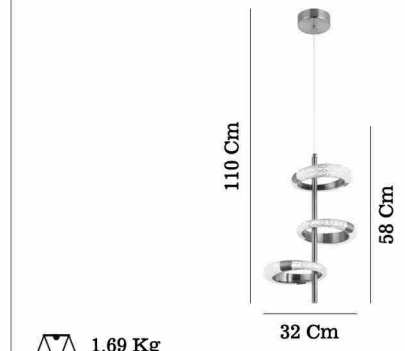

1,69 Kg
32 Cm
LED / 3x10W
3000 K
660 L