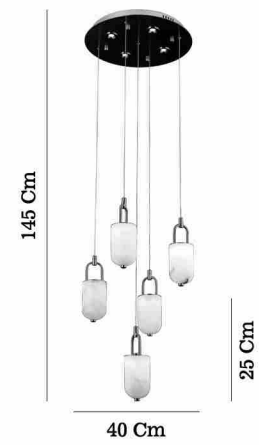

Antique - Antik Lak 80346-01-P05-CO

7,60 Kg
40 Cm
LED / 5x5W + 4x3W
3000 K
2750 L