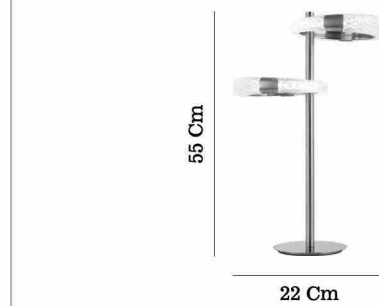

2,16 Kg
22 Cm
LED / 2x10W
3000 K
440 L