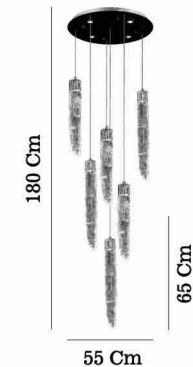

14,70 Kg
55 Cm
LED / 6x5W + 4x3W
3000 K
4200 L

Gold - Altın

80632-03-P10-FG