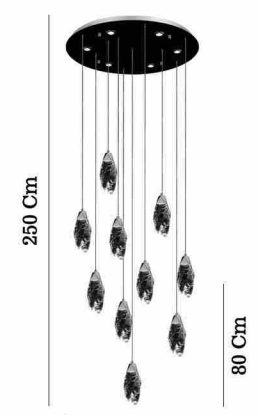

Gold - Altan 80621-04-P10-FG

16,30 Kg
70 Cm
LED / 10x5W + 6x3W
3000 K
6800 L