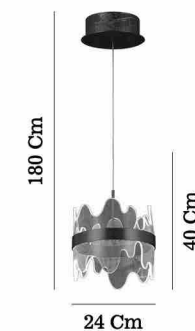

# LAMODORE

80598-06-W01-CF

80598-05-L01-CF

80598-02-PM1-CF

80598-01-PS1-CF

80598-04-P02-CF

80598-03-PB1-CF

Coffee - Kahve 80598-01-PS1-CF