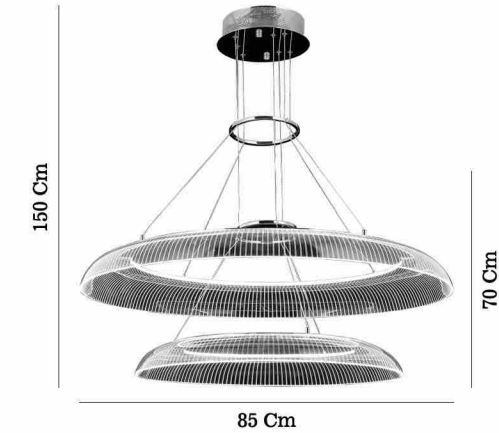

Gold - Altın 80551-04-PB2-FG

4,70 Kg
85 Cm
LED / 1x52W + 1x83W
3000 K
2970 L