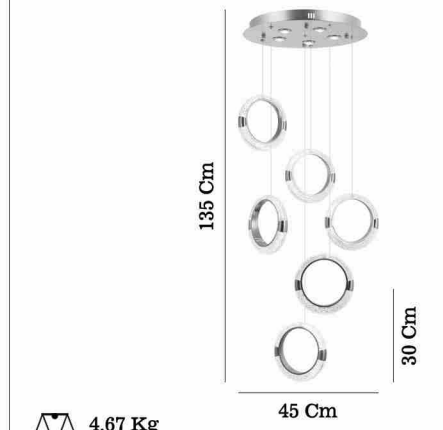

Antique - Antik Lak 80485-03-P06-CO

4,67 Kg
45 Cm
LED / 6x10W + 5x3W
3000 K
1650 L