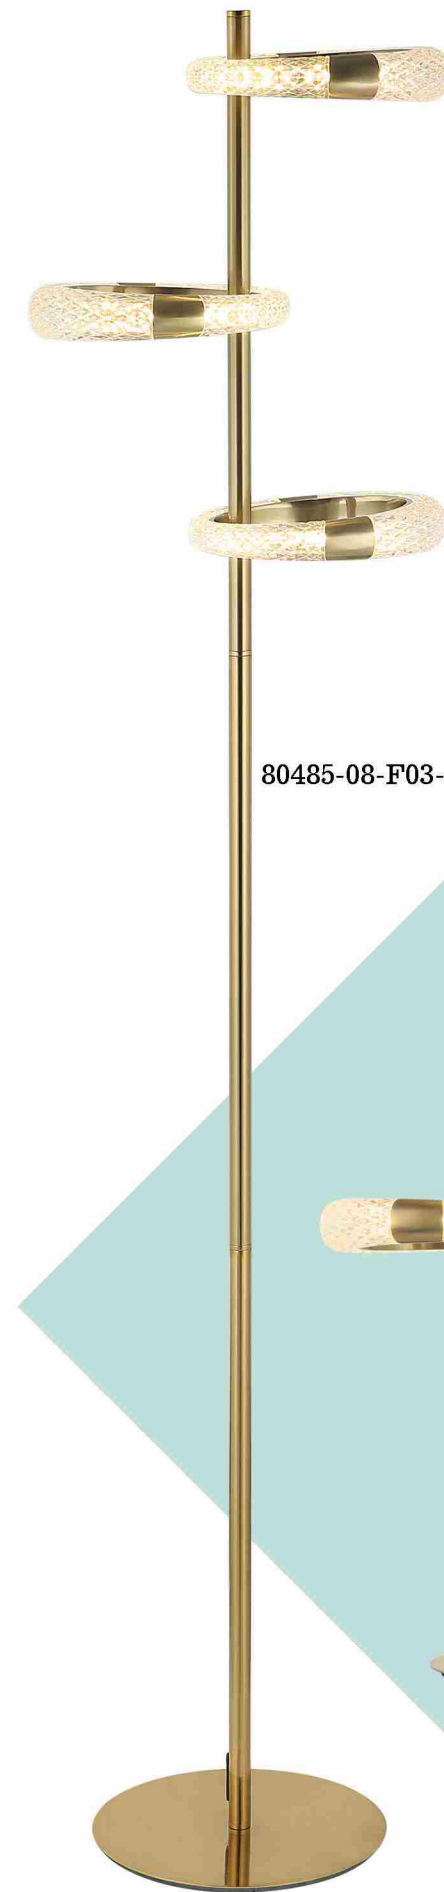

80485-08-F03-CO

80485-07-T02-CO

Antique - Antik Lak 80485-01-P03-CO

FARNESE