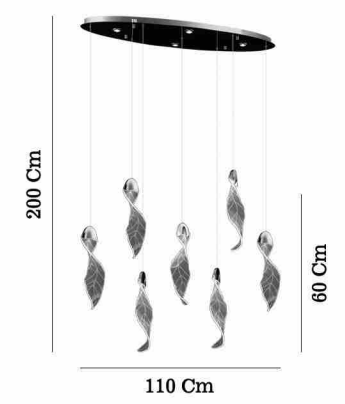

Gold - Altın 80599-04-P10-FG

9,70 Kg  
 65 Cm  
 LED / 10x6W + 6x3W  
 3000 K  
 6000 L

Gold - Altın 80599-05-P25-FG

24,25 Kg  
 85 Cm  
 LED / 25x6W + 12x3W  
 3000 K  
 15000 L

Gold - Altın 80599-06-L07-FG