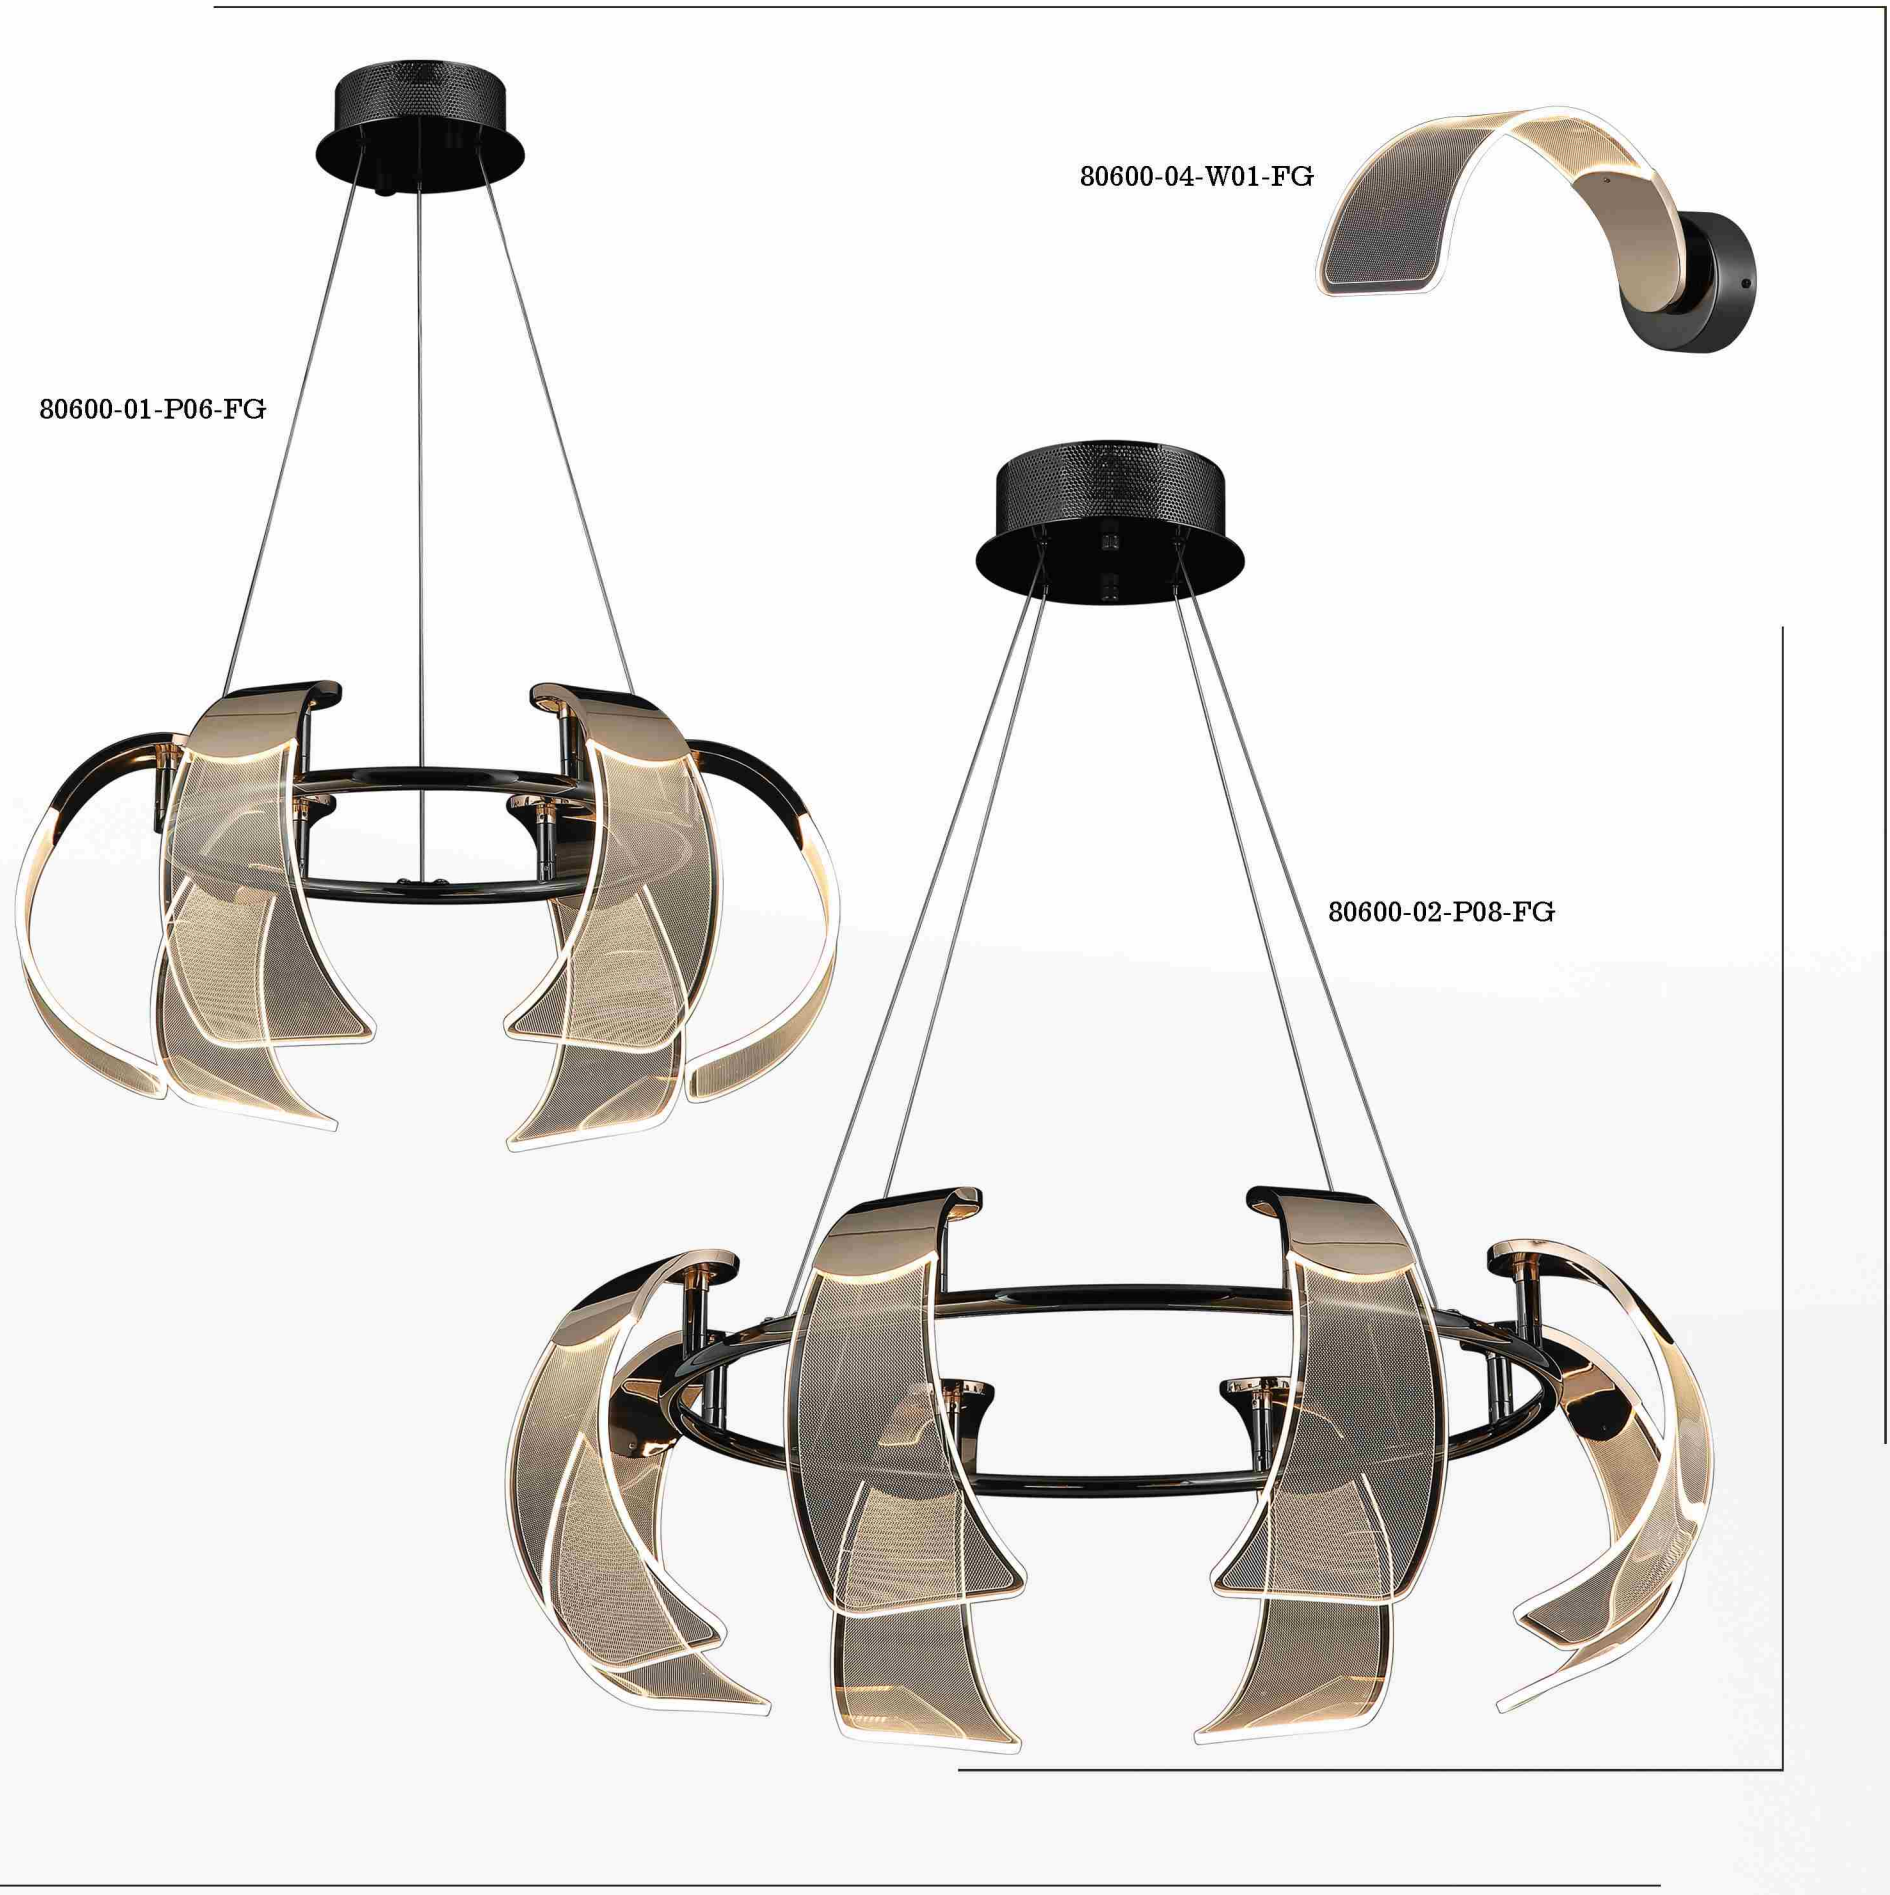

Gold - Altan 80600-01-P06-FG

180 Cm
65 Cm
35 Cm

3,84 Kg
65 Cm
LED / 6x6W
3000 K
2800 L

Gold - Altan 80600-02-P08-FG

180 Cm
85 Cm
35 Cm

5,13 Kg
85 Cm
LED / 8x6W
3000 K
3840 L

Gold - Altan 80600-03-L06-FG

180 Cm
120 Cm
35 Cm

3,55 Kg
20x120 Cm
LED / 6x6W
3000 K
2880 L

Gold - Altan 80600-04-W01-FG

17 Cm
28 Cm

0,64 Kg
14x28 Cm
LED / 1x6W
3000 K
480 L