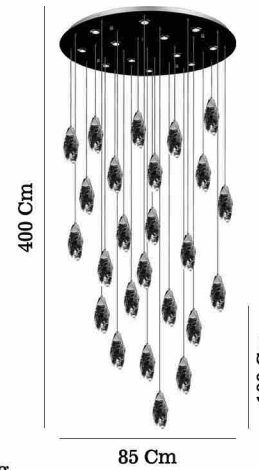

Gold - Altan 80621-05-P25-FG

41,00 Kg
85 Cm
LED / 25x5W + 12x3W
3000 K
16100 L