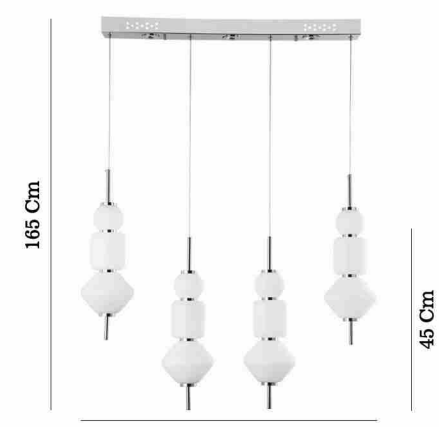

4,22 Kg
14x80 Cm
LED / 3x5W + 4x20W
3000 K
4900 L

Chrome - Krom

80432-05-W01-CR

1,59 Kg
14x25 Cm
LED / 1x20W
3000 K
1400 L