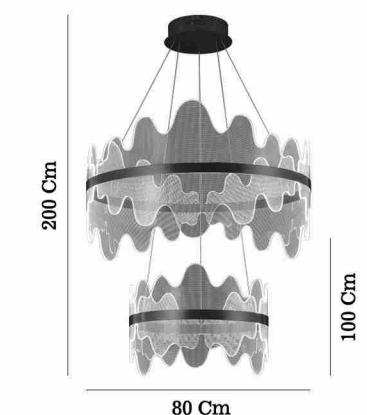

Coffee - Kahve 80598-04-P02-CF

3,70 Kg
80 Cm
LED / 1x180W
3000 K
15120 L