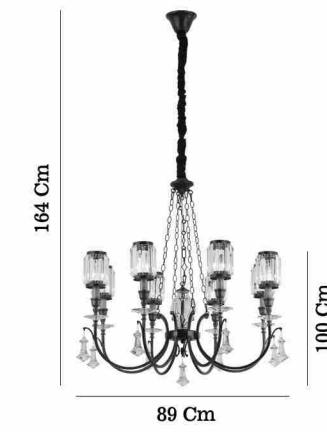

# POVENZA

Coffee - Kahve

80629-01-P06-CF

9,60 Kg  
66 Cm  
E-14 / 6x20W Max.

Coffee - Kahve

80629-02-P08-CF

11,70 Kg  
89 Cm  
E-14 / 8x20W Max.

Coffee - Kahve