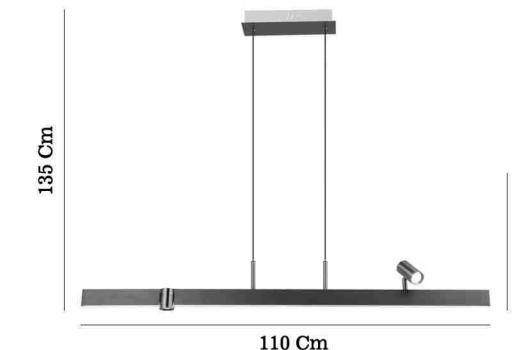

80581-04-L01-CF

1,28 Kg
10x110 Cm
LED / 1x31W
3000 K
2170 L

80581-05-W01-CF

0,69 Kg
15x35 Cm
LED / 1x16W
3000 K
1120 L