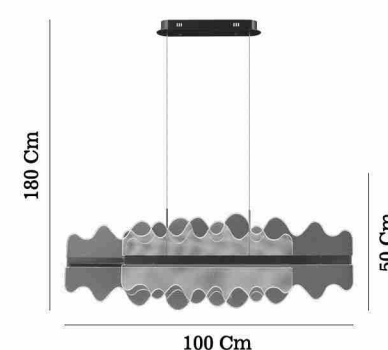

Coffee - Kahve 80598-05-L01-CF

3,70 Kg
7x100 Cm
LED / 1x76W
3000 K
6080 L

Coffee - Kahve 80598-06-W01-CF

0,95 Kg
20x34 Cm
LED / 1x24W
3000 K
1920 L