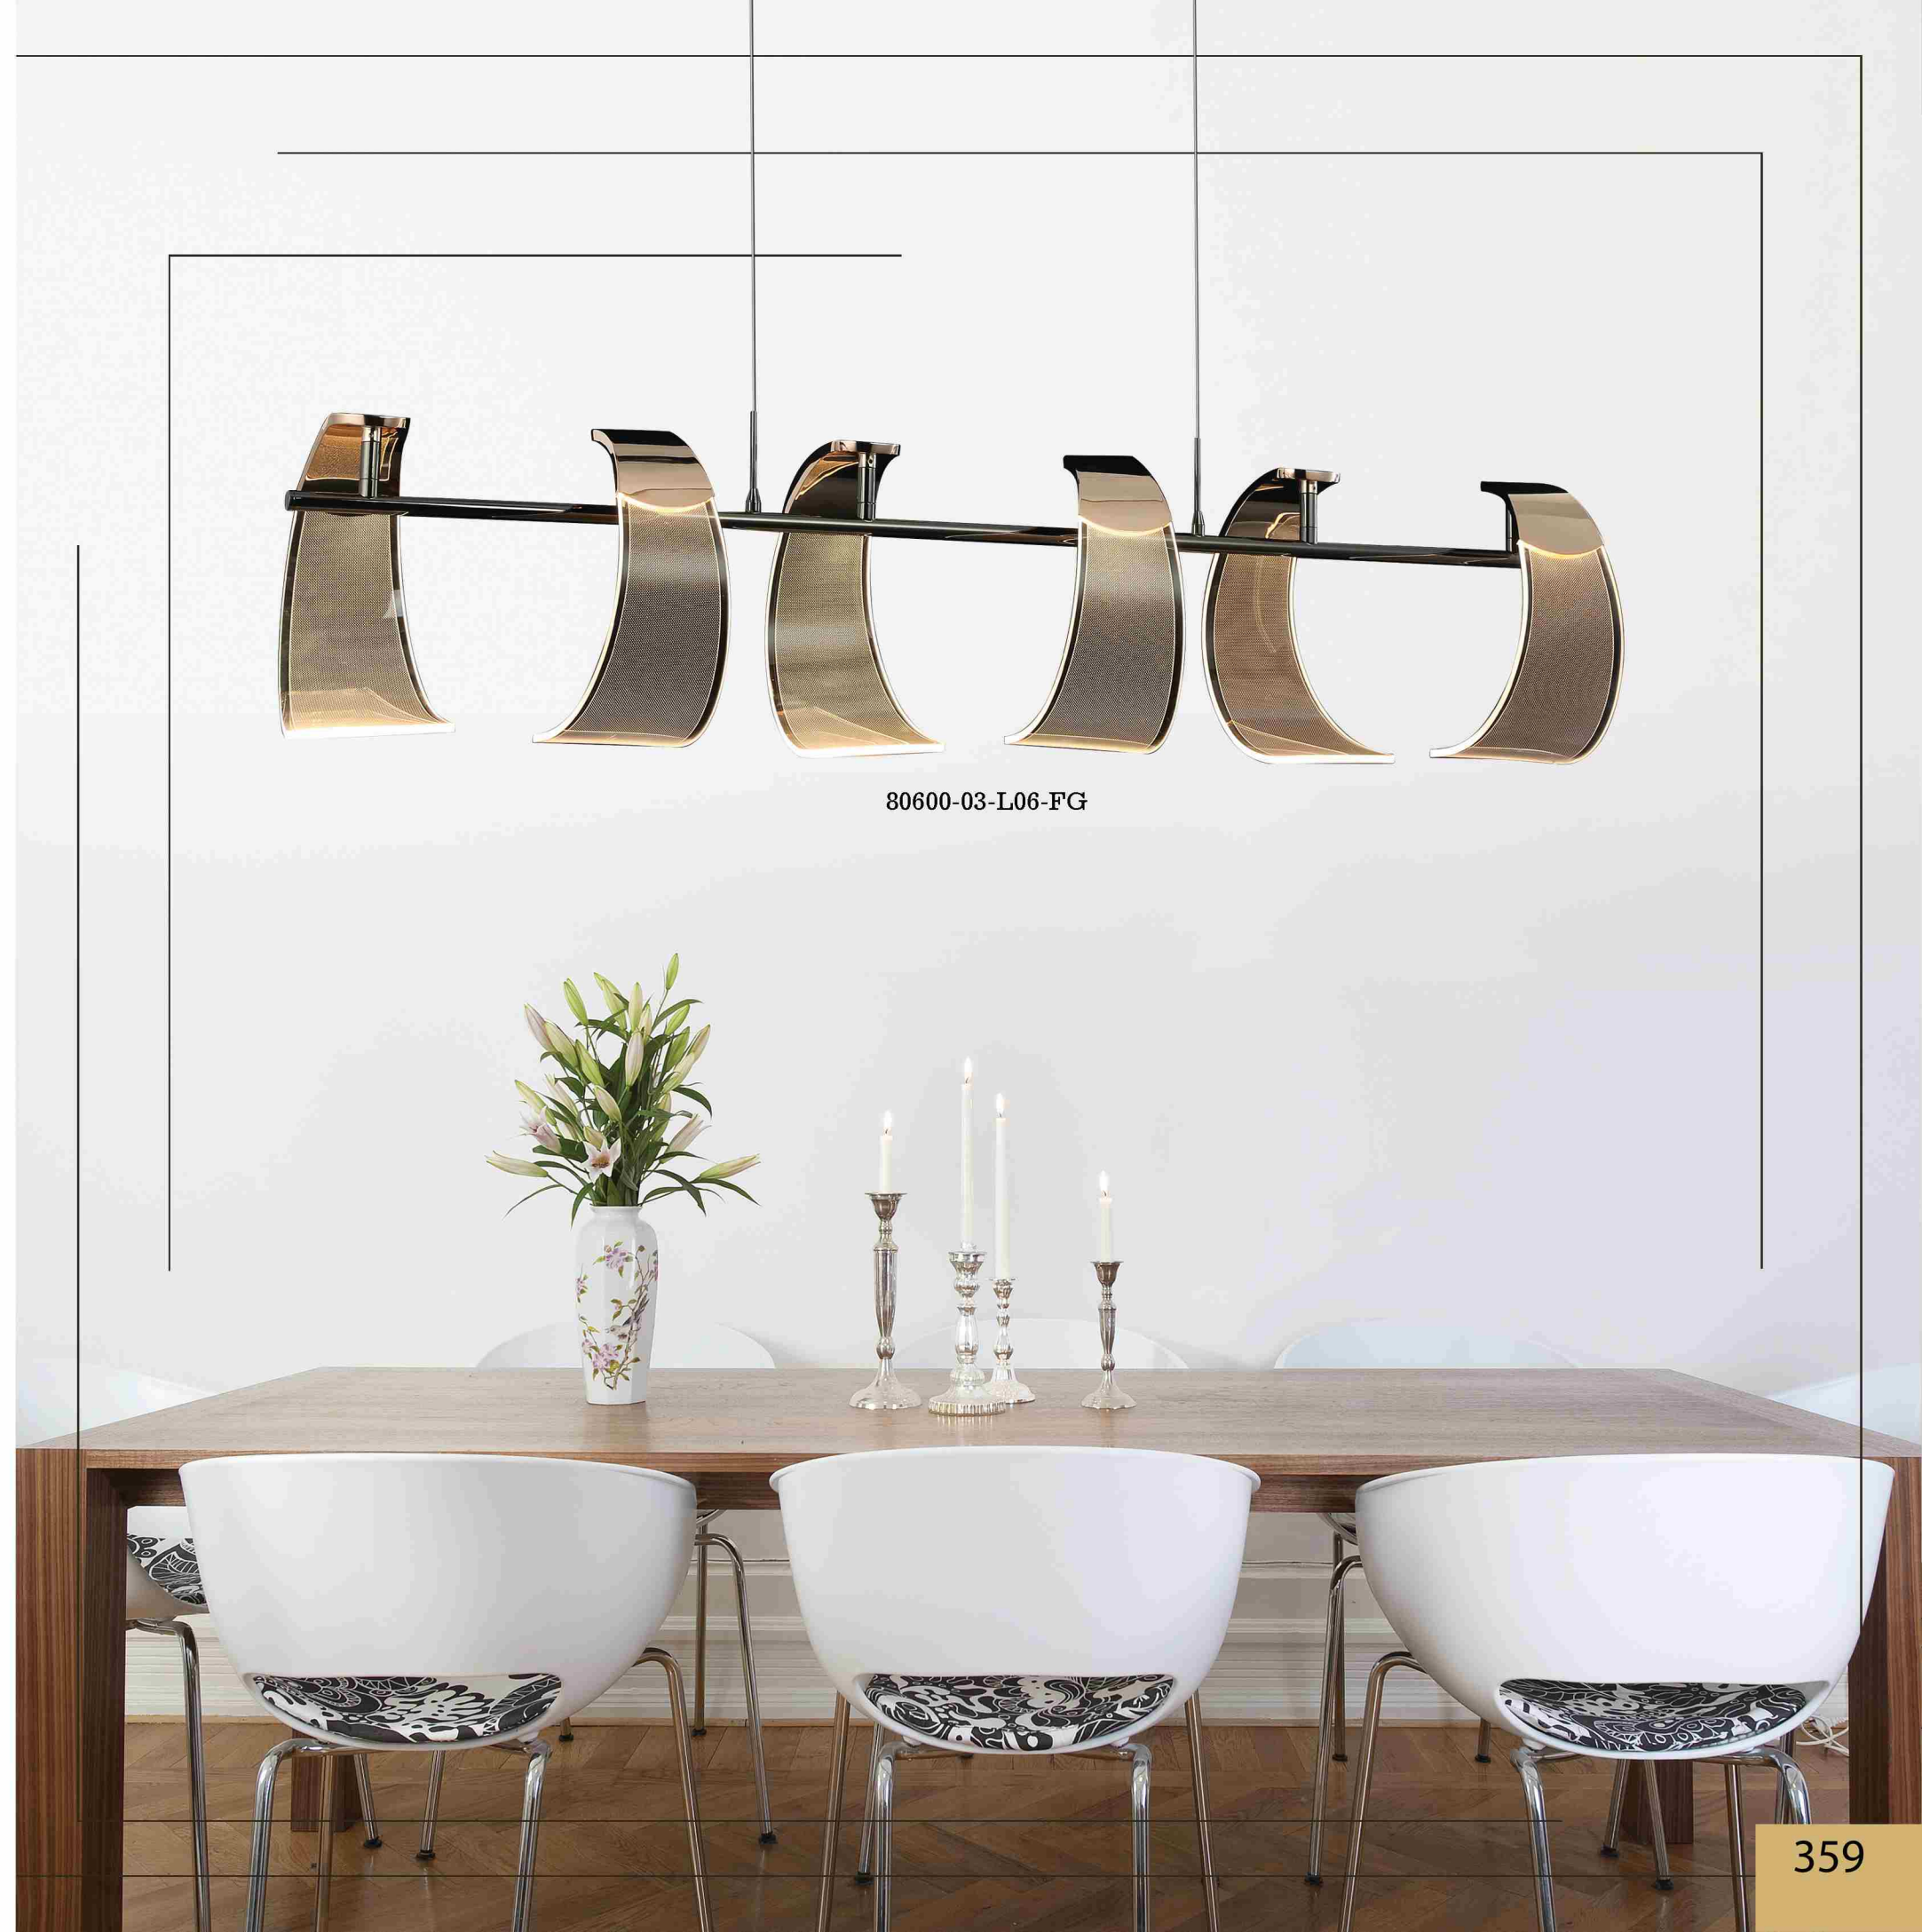

PRADO

80600-03-L06-FG