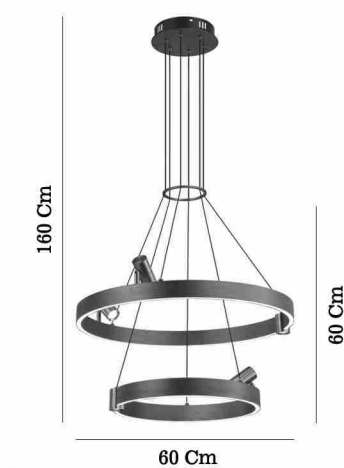

80581-03-P02-CF

2,69 Kg
60 Cm
LED / 1x85W
3000 K
5950 L