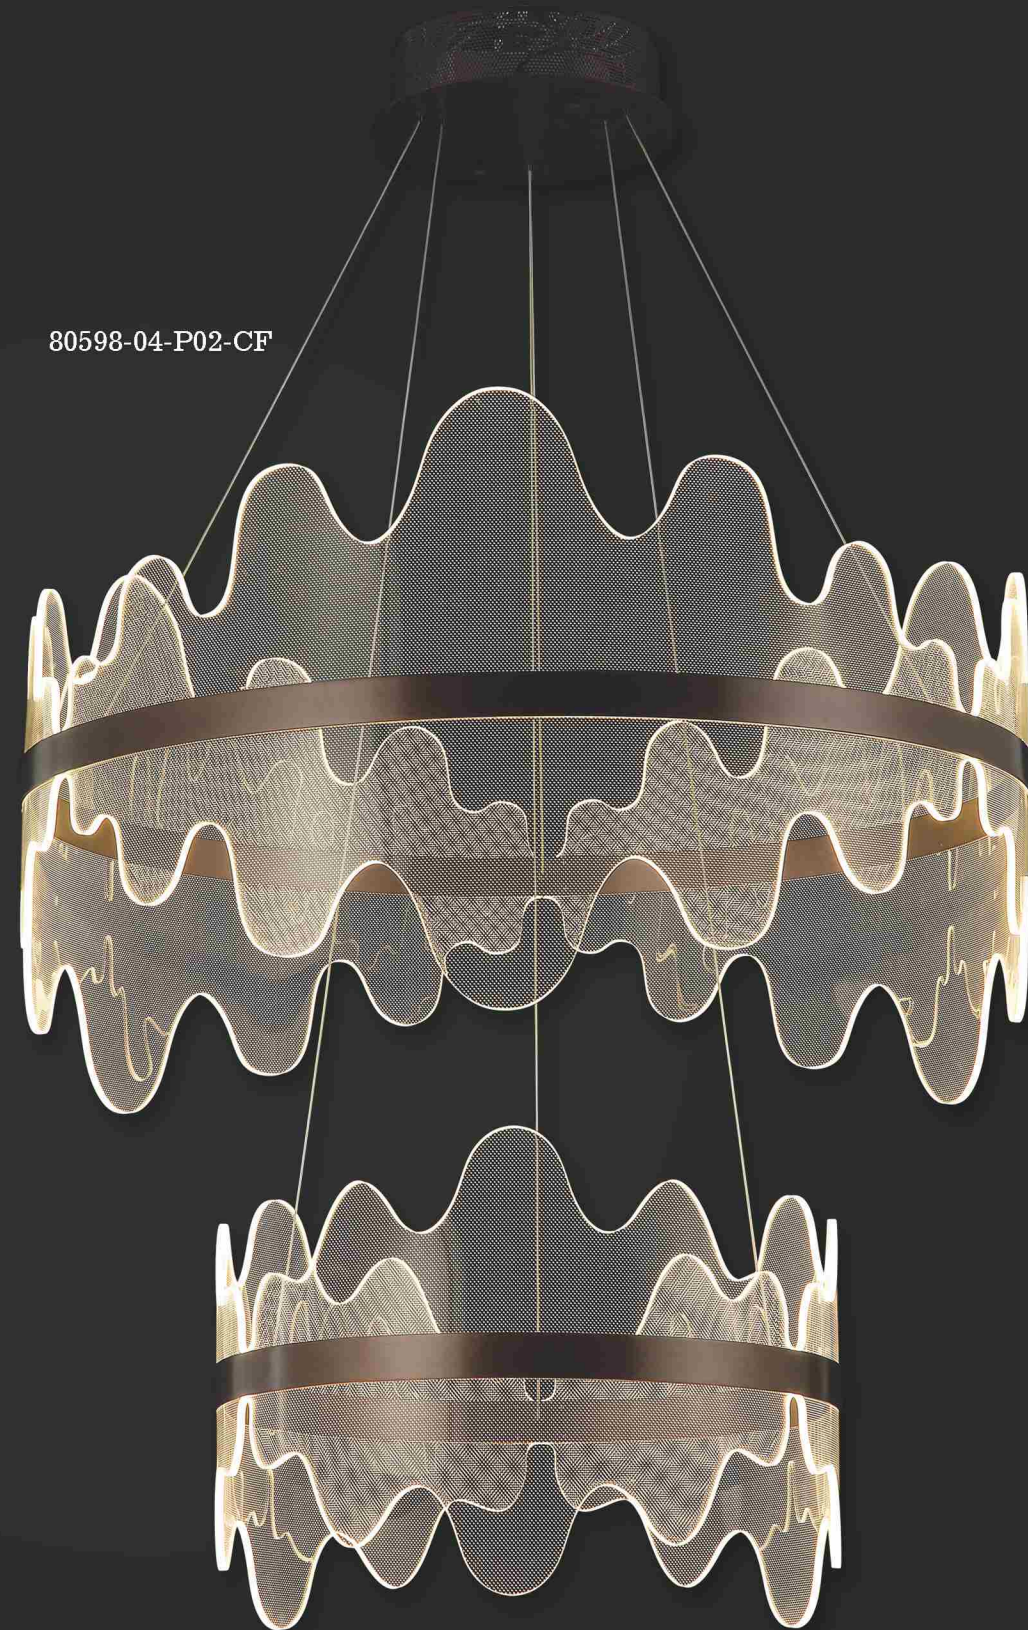

80598-01-PS1-CF

80598-04-P02-CF