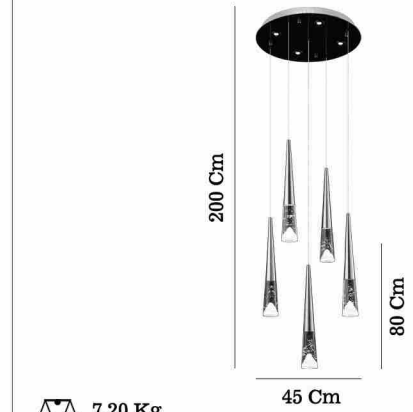

Antique - Antik Lak 80577-02-P05-CO

7,20 Kg
45 Cm
LED / 5x3W + 4x5W
3000 K
1800 L