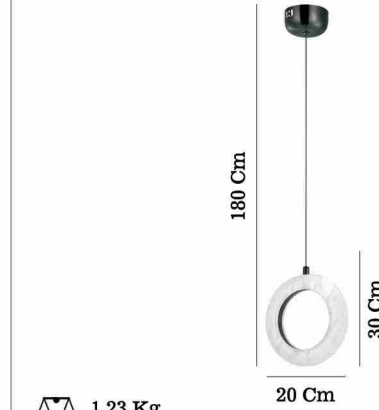

Antique - Antik Lak 80650-01-P01-CO

1,23 Kg
20 Cm
LED / 1x8W
3000 K
560 L