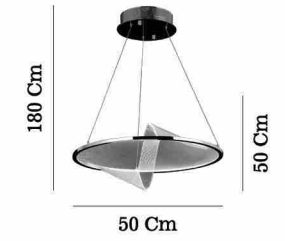

2,20 Kg
50 Cm
LED / 1x32W
3000 K
3240 L