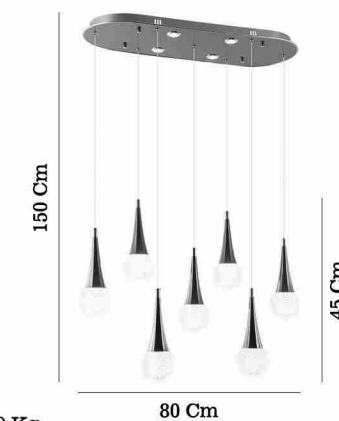

■ Pearl Black - Kobalt 80495-04-L07-PB

⚖ 7,89 Kg
⌀ 30x80 Cm
⚡ LED / 7x7W + 4x3W
Ⓚ 3000 K
Ⓛm 1342 L