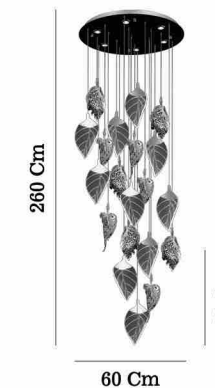

Gold - Altın 80631-03-P10-FG

7,50 Kg
60 Cm
LED / 10x5W + 6x3W
3000 K
6800 L