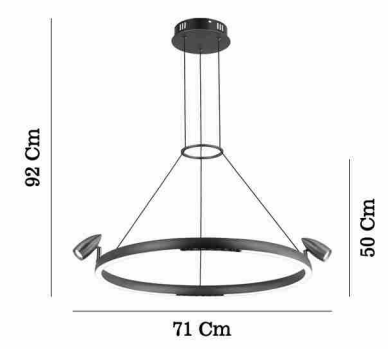

RINGEL

■ Coffee - Kahve 80575-01-PS1-CF

⚖️ 1,80 Kg
⌀ 71 Cm (K) 3000 K
💡 LED / 1x36W (Lm) 2520 L

■ Coffee - Kahve 80575-02-PM1-CF