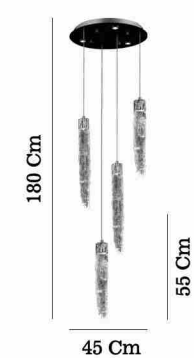

SALENTO

Gold - Altın

80632-01-P04-FG

10,60 Kg
45 Cm
LED / 4x5W + 3x3W
3000 K
2900 L

Gold - Altın

80632-02-P06-FG