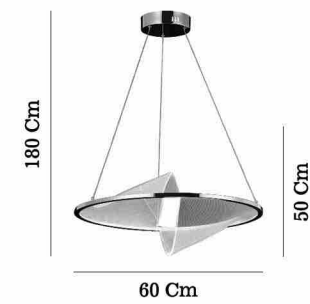

3,10 Kg
60 Cm
LED / 1x36W
3000 K
3600 L