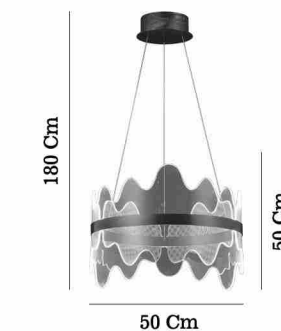

Coffee - Kahve 80598-02-PM1-CF

3,40 Kg
50 Cm
LED / 1x60W
3000 K
5040 L