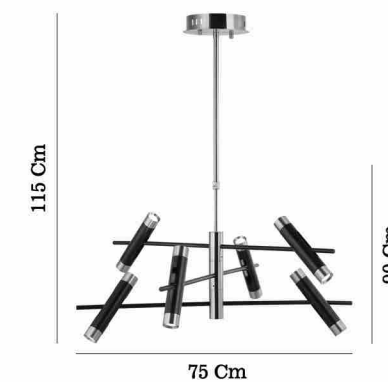

Antique / Black
Antik Lak / Siyah

80572-03-P06-BK

3,12 Kg
75 Cm
LED / 12x5W
3000 K
4200 L