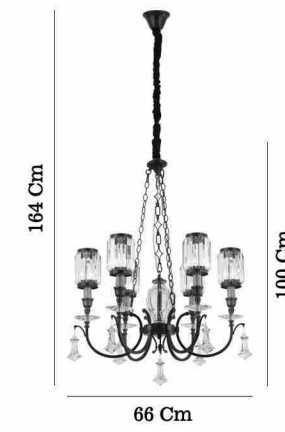

POVENZA

Coffee - Kahve

80629-01-P06-CF

9,60 Kg
66 Cm
E-14 / 6x20W Max.

Coffee - Kahve

80629-02-P08-CF