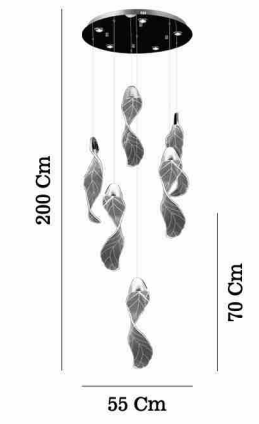

Gold - Altın 80599-03-P06-FG

5,70 Kg
55 Cm
LED / 6x6W + 5x3W
3000 K
3600 L