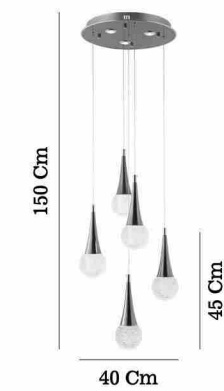

RAINDROP

■ Pearl Black - Kobalt 80495-01-P05-PB

⚖ 5,60 Kg
⌀ 40 Cm
⚡ LED / 5x7W + 3x3W
Ⓚ 3000 K
Ⓛm 968 L