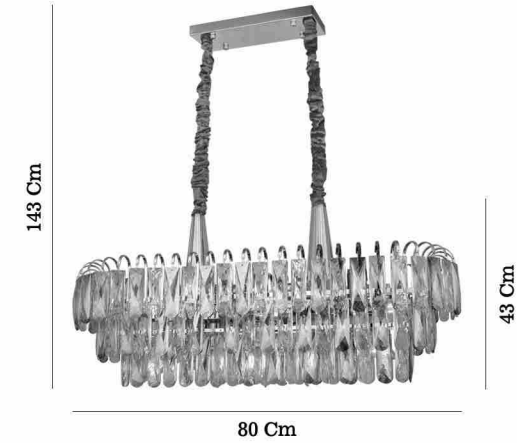

80318-04-L15-SG

10,40 Kg
30x80 Cm
E-14 / 15x20W Max.

Gold - Altın

80318-05-W02-SG