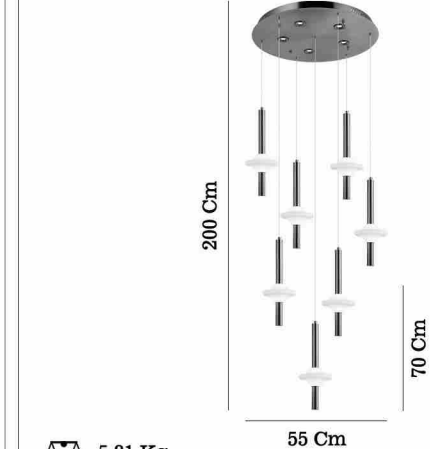

Antique - Antik Lak 80615-03-P07-CO

5,81 Kg
55 Cm
LED / 7x6W + 5x5W
3000 K
2940 L