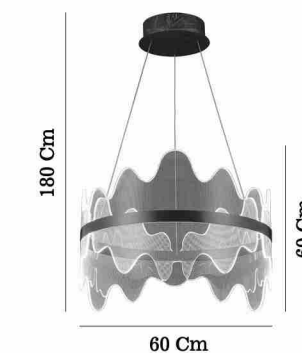

Coffee - Kahve 80598-03-PB1-CF

5,10 Kg
60 Cm
LED / 1x90W
3000 K
6640 L