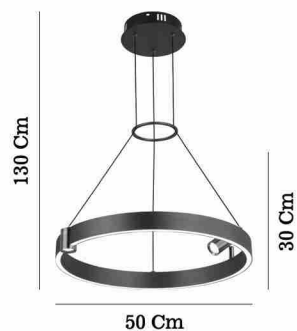

# CORTANA

80581-05-W01-CF

80581-04-L01-CF

CORTANA

80581-01-PS1-CF

1,48 Kg  
 50 Cm  
 LED / 1x40W  
 3000 K  
 2800 L

80581-02-PB1-CF

1,81 Kg  
 60 Cm  
 LED / 1x51W  
 3000 K  
 3570 L