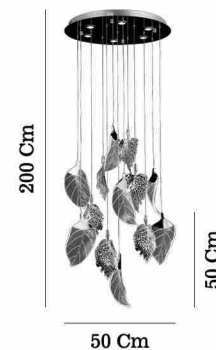

Gold - Altın 80631-02-P07-FG

5,30 Kg
50 Cm
LED / 7x5W + 6x3W
3000 K
5300 L