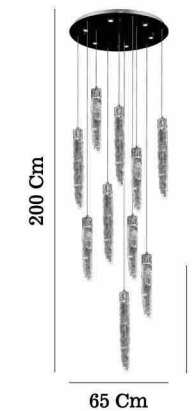

24,50 Kg
65 Cm
LED / 10x5W + 6x3W
3000 K
6800 L

Gold - Altın

80632-04-L07-FG