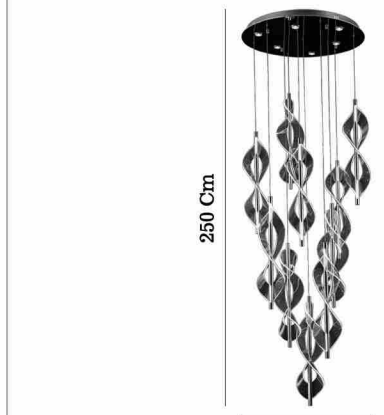

Gold - Altan 80544-04-P10-FG

14,00 Kg
60 Cm
LED / 10x20W + 6x3W
3000 K
4796 L