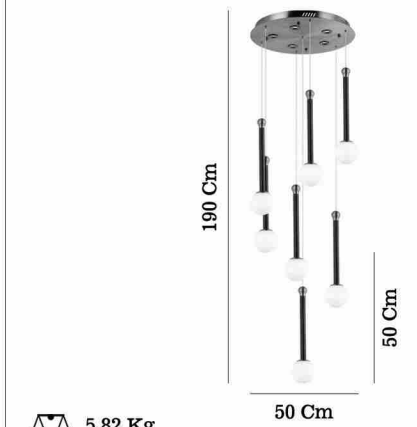

Antique - Antik Lak 80489-03-P07-CO

5,82 Kg
50 Cm
LED / 7x5W + 5x5W
3000 K
1320 L