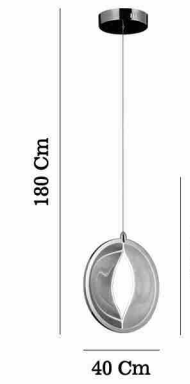

Gold - Altan 80619-02-P40-FG

1,80 Kg
40 Cm
LED / 1x27W
3000 K
2700 L