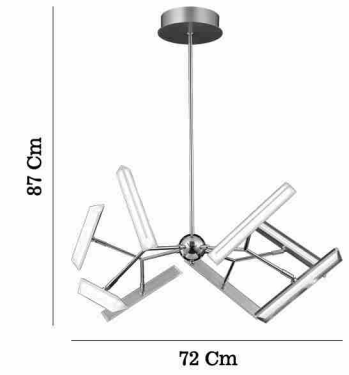

# LESTINA

Gold - Altın 80569-01-P03-GD

1,30 Kg  
 13 Cm  
 LED / 3x7W  
 3000 K  
 1890 L

Gold - Altın 80569-02-P06-GD

3,00 Kg  
 60 Cm  
 LED / 6x7W  
 3000 K  
 3780 L

Gold - Altın 80569-03-P08-GD

3,78 Kg  
 72 Cm  
 LED / 8x7W  
 3000 K  
 5040 L